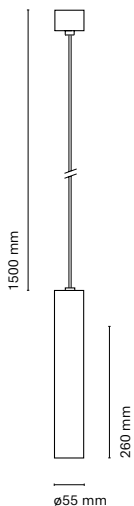

Colour	CRI/Temp.	Angle	Led	Dimming
06701-	0 White	H 927	2 20°	0 760 lm / 6W**	On-Off
06702-	1 Black	E 930	4 40°	1 1030 lm / 9W	R* Edge cut
06703-	2 Grey	F 940	6 60°		N*** Dali no-push
	A Copper	W 935			
	D Gold	D* 918-930			
	G Graphite				

* Dim to warm (1800K - 3000K): Only available with 6W dimmable version.

** Dim to warm 635lm / 6W

*** Not available 06701-

Accessories

15045-1- Honeycomb