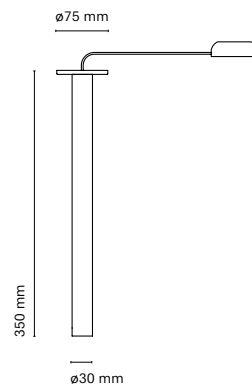

06642-
BCN 30 Down 350 mm
(false ceiling)