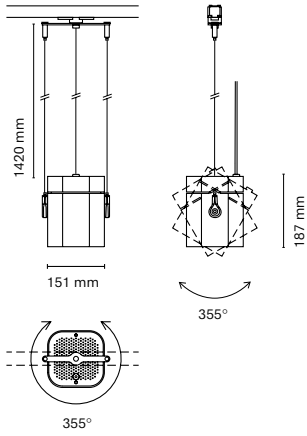

18105-
Box Air Track

	Colour	CRI/Temp.	Angle	Led	Dimming
18103-	0 White	G 827	1 15°	2 3x1500 lm / 12W	On-Off
	1 Black	C 830	3 36°	3 3x2000 lm / 17,5W	D Dali
	2 Grey	N 840	7 70°	4 3x3000 lm / 25W	
	A Copper	H 927		5 3x4000 lm / 33W	
	D Gold	E 930			
	G Graphite	F 940			

	Colour	CRI/Temp.	Angle	Led	Dimming
18105-	0 White	G 827	1 15°	2 1500 lm / 12W	On-Off
	1 Black	C 830	3 36°	3 2000 lm / 17,5W	D Dali
	2 Grey	N 840	7 70°	4 3000 lm / 25W	
	A Copper	H 927		5 4000 lm / 33W	
	D Gold	E 930			
	G Graphite	F 940