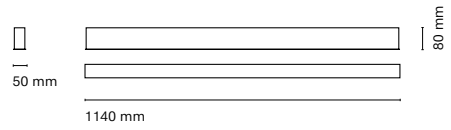

16214-
Infinity Microprismatic IP43 1140mm

16205-
Infinity Frame Opal IP43 1420mm