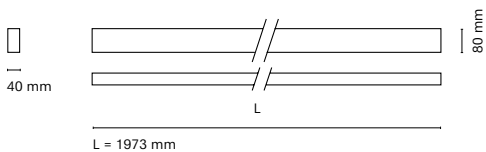

16107-
Infinity Down Opal IP43 1973mm

16117-
Infinity Microprismatic IP43 1973mm