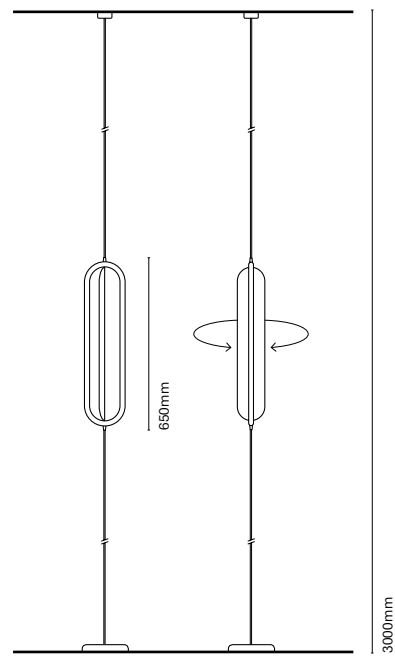

31130-
Bow Suspended V 650

	Colour	CRI/Temp.	Led	Dimming
31125-	1 Black	G 827	3 2370lm / 21W	On-Off
				D Dali

	Colour	CRI/Temp.	Led	Dimming
31130-	1 Black	G 827	1 1000lm / 10W	I Dimmer included