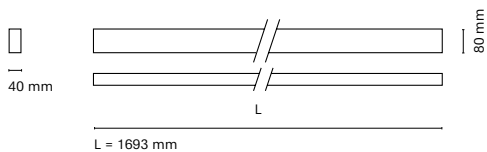

16106-
Infinity Down Opal IP43 1693mm

16116-
Infinity Microprismatic IP43 1693mm