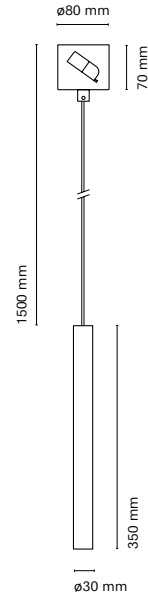

06752-
Bcn 30 Air 350 mm
(Canopy)