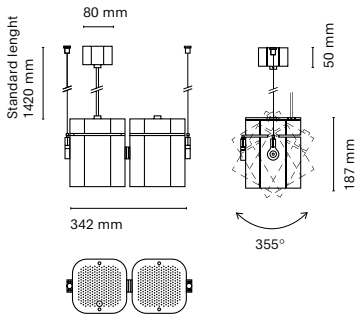

18102-
Box Air 2 Modules

	Colour	CRI/Temp.	Angle	Led	Dimming
18101-	0 White	G 827	1 15°	2 1500 lm / 12W	On-Off
	1 Black	C 830	3 36°	3 2000 lm / 17,5W	D Dali
	2 Grey	N 840	7 70°	4 3000 lm / 25W	
	A Copper	H 927		5 4000 lm / 33W	
	D Gold	E 930			
	G Graphite	F 940			

	Colour	CRI/Temp.	Angle	Led	Dimming
18102-	0 White	G 827	1 15°	2 2x1500 lm / 12W	On-Off
	1 Black	C 830	3 36°	3 2x2000 lm / 17,5W	D Dali
	2 Grey	N 840	7 70°	4 2x3000 lm / 25W	
	A Copper	H 927		5 2x4000 lm / 33W	
	D Gold	E 930			
	G Graphite	F 940