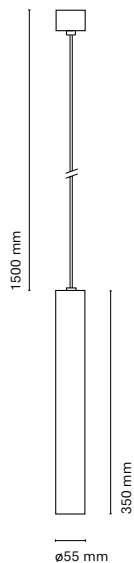

Colour	CRI/Temp.	Angle	Led	Dimming
06701-	0 White	H 927	2 20°	0 760 lm / 6W**	On-Off
06702-	1 Black	E 930	4 40°	1 1030 lm / 9W	R* Edge cut
06703-	2 Grey	F 940	6 60°		N*** Dali no-push
	A Copper	W 935			
	D Gold	D* 918-930			
	G Graphite				

* Dim to warm (1800K - 3000K): Only available with 6W dimmable version.

** Dim to warm 635lm / 6W

*** Not available 06701-

Accessories

15045-1- Honeycomb