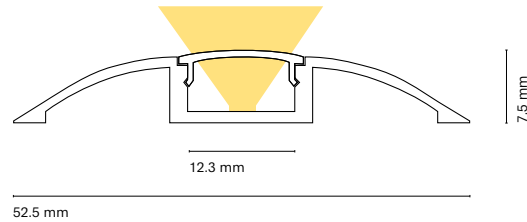

Application
Surface

Inner dimension
12.3 mm

Maximum power
20W

	Colour	Lenght	
15654-	8 Silver	200	200 cm
		150	150 cm
		100	100 cm
		050	50 cm

Accessories

		Lenght	
15695-	Transparent diffuser (loss by diffuser 5%)	200	200 cm
15694-	Opal diffuser (loss by diffuser 30%)	150	150 cm
		100	100 cm
		050	50 cm