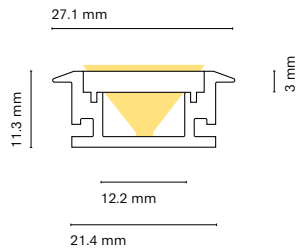

15621

Flooring step aluminium profile

ES Perfil de aluminio pisable
FR Profil aluminium bord d'escalier/nez de marche
IT Profilo di alluminio a pavimento

Material
AL6063-T5

Application
Recessed

Inner dimension
12.2 mm

Maximum power
20W

	Colour	Lenght
15621-	8 Silver	200 200 cm
		150 150 cm
		100 100 cm
		050 50 cm

15752

Aluminum bendable profile

ES Perfil de aluminio curvable
FR Profilé aluminium courbable
IT Profilo di alluminio curvabile

Material
AL6063-T5

Application
Surface

Inner dimension
10.2 mm

Maximum power
15W

	Colour	Lenght
15752-	8 Silver	200 200 cm
		150 150 cm
		100 100 cm
		050 50 cm

Accessories

		Lenght
15623-	Opal diffuser (loss by diffuser 30%)	200 200 cm
		150 150 cm
		100 100 cm
		050 50 cm
15622-	Fixing profile support	
15624-	End cap profile whitout hole	
15625-	End cap profile whit hole	

Accessories

		Lenght
15753-	Opal diffuser (loss by diffuser 40%)	200 200 cm
		150 150 cm
		100 100 cm
		050 50 cm
	** Minimun radius curvature 250mm	
15754-	End cap profile whitout hole	
15755-	End cap profile whit hole	
15756-	Fixing support