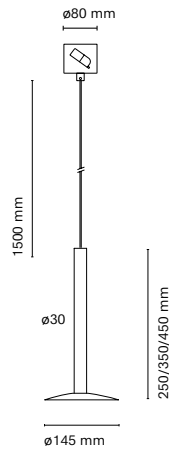

06754- (250mm)
06755- (350mm)
06756- (450mm)
BCN 30