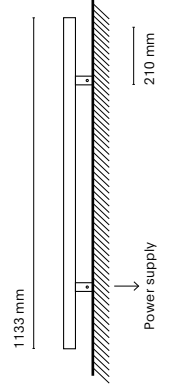

16401 - A = 145 mm
16402 - A = 285 mm
16403 - / 16404 - A = 210 mm

16401 -
Infinity Wall 290mm
1 Module

16402 -
Infinity Wall 573mm
2 Modules

16403 -
Infinity Wall 853mm
3 Modules

16404 -
Infinity Wall 1133mm
4 Modules

Infinity Wall

Index protection IP20	Colour temp. 2700K / 3000K / 4000K
Step McAdam 3-SDCM	Technology LED
Driver Included	Guarantee 5 years
CRI > 90	Class I
Lifetime 50.000h	Voltage 230V

	Colour	CRI/Temp.	Led	Dimming
16401-	0 White	H 927	L 770 lm / 6,5W	On-Off
	1 Black	E 930	H 1414 lm / 11,9W	D Dali
	2 Grey	F 940		B Bluetooth

	Colour	CRI/Temp.	Led	Dimming
16402-	0 White	H 927	L 1541 lm / 13W	On-Off
	1 Black	E 930	H 2827 lm / 23,8W	D Dali
	2 Grey	F 940		B Bluetooth

	Colour	CRI/Temp.	Led	Dimming
16403-	0 White	H 927	L 2311 lm / 19,5W	On-Off
	1 Black	E 930	H 4240 lm / 35,7W	D Dali
	2 Grey	F 940		B Bluetooth

	Colour	CRI/Temp.	Led	Dimming
16404-	0 White	H 927	L 3082 lm / 26W	On-Off
	1 Black	E 930	H 5654 lm / 47,6W	D Dali
	2 Grey	F 940		B Bluetooth