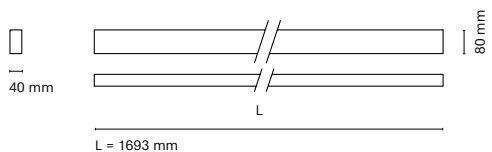

16106-
Infinity Down Opal IP43 1693mm

16116-
Infinity Microprismatic IP43 1693mm