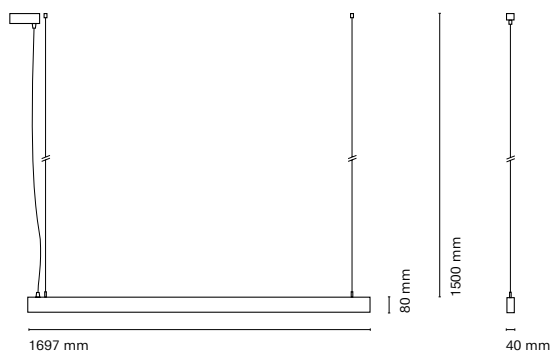

16126-
Infinity Air Opal 1693mm

16136-
Infinity Air Microprismatic 1693mm

16146-
Infinity Air Opal IP43 1693mm

16156-
Infinity Air Microprismatic IP43 1693mm