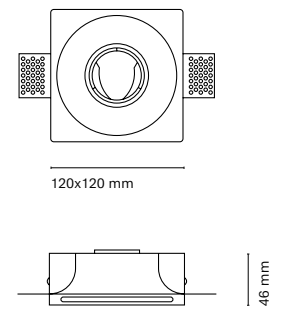

Plaster

12550-
 Plaster Wall

12540-
 Plaster 130 mm

12541-
 Plaster 120x120 mm

Discretion and integration define PLASTER. It allows the luminaire to go completely unnoticed thanks to its seamless integration into the ceiling, and can also be painted in the same color as the rest of the ceiling. Decorative piece of high-density plaster. Compatible with recessed LED luminaire.