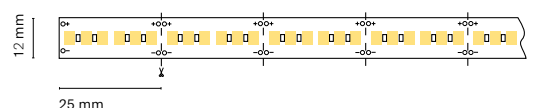

Recommended length (max.) 6 m
Profile Essential
Dimension 5000x12x4mm
Cut 25 mm / 7 LED
Roll 10m for 3000 / 4000K

- 5 m
- Essential
- 25 mm
- 3 years

ES
Gran variedad de potencias y temperaturas de color gracias al LED 2835 IP 66