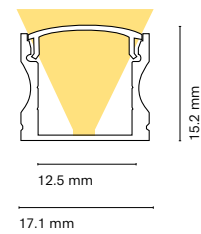

Colour	Lenght
15979-	0 White	200 200 cm
	1 Black	150 150 cm
	8 Silver	100 100 cm
		050 50 cm

Accessories

		Lenght
15976-	Transparent diffuser (loss by diffuser 5%)	200 200 cm
15975-	Opal diffuser (loss by diffuser 30%)	150 150 cm
		100 100 cm
		050 50 cm
15696-	End cap with hole	
15697-	End cap without hole	
15982-	Fixation clip	

15976-
15975-

15696-
15697-

15982-