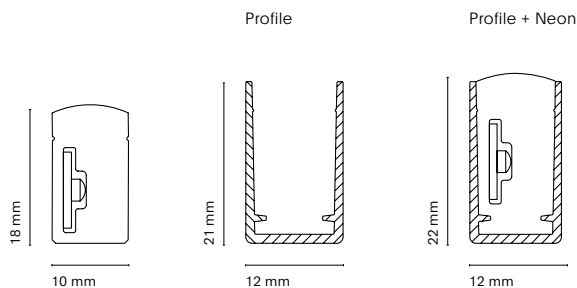

Dimension 10x18,5mm
Recommended length (max.) 10 m

	Temperature	Density	Lumen output	Power
15730-24	RGB	60 leds/m	115 lm / m	10 W/m

Dimension 10x18,5mm
Recommended length (max.) 10 m

3 years

Accessories

		Lenght	
15747-	Aluminum profile 21mm	200	200 cm
		150	150 cm
		100	100 cm
		050	50 cm
15748-	Fixing neon led strip support		