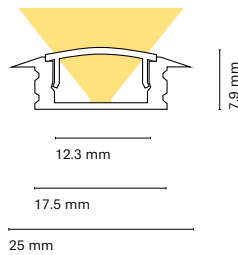

22007

Low recessed profile

ES Perfil empotrable bajo
FR Profil encastré bas
IT Profilo baddo da incasso

Material
AL6063-T5

Application
Recessed

Inner dimension
12.3 mm

Maximum power
20W

	Colour	Lenght
22007-	0 White	200 200 cm
	1 Black	150 150 cm
	8 Silver	100 100 cm
		050 50 cm

Accessories

		Lenght
22303-	Transparent diffuser (loss by diffuser 5%)	200 200 cm
22304-	Opal diffuser (loss by diffuser 30%)	150 150 cm
22312-	Black diffuser (loss by diffuser 80%)	100 100 cm
		050 50 cm

22525-	End cap with hole
22526-	End cap without hole

22303-	22312-	22525-
22304-		22526-

22004

45° profile (led strip 15,1mm)

ES Perfil 45° (tira led 15,1mm)
FR Profil 45° (ruban 15,1mm)
IT Profilo 45° (luce a led 15,1mm)

Material
AL6063-T5

Application
Surface

Inner dimension
15.1 mm

Maximum power
20W

	Colour	Lenght
22004-	8 Silver	200 200 cm
		150 150 cm
		100 100 cm
		050 50 cm

Accessories

		Lenght
22305-	Transparent diffuser (loss by diffuser 5%)	200 200 cm
22306-	Opal diffuser (loss by diffuser 30%)	150 150 cm
		100 100 cm
		050 50 cm

22510-	End cap with hole
22511-	End cap without hole
22512-	Fixation clip

22305-	22510-
22306-	22511-
	22512-