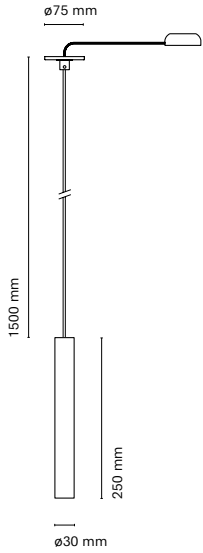

BCN 30 Air

06741-
Bcn 30 Air 250 mm
(False ceiling)