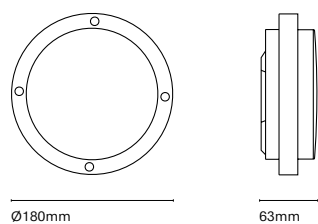

Barri

24210-

Ø180mm

63mm