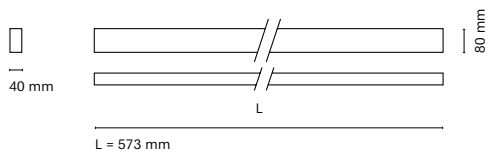

16102-
Infinity Down Opal IP43 573mm

16112-
Infinity Microprismatic IP43 573mm