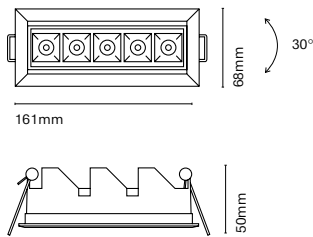

19205-
Boxet Adjustable 10 W