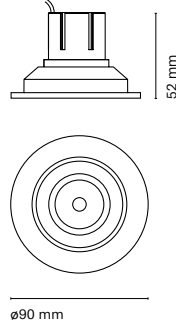

00230-
Inox S ø80mm Adjustable

00231-
Inox S ø90mm Adjustable

6 / 9 W

13 W

6 / 9 W

13 W

	Colour	CRI/Temp.	Angle	Led	Dimming	Emergency
00230-	0 White	H 927	2 20°	0 780 lm / 6W**	- On-Off	- No Emergency
	1 Black	E 930	4 40°	1 1070 lm / 9W	R* Edge Cut	EM Kit 1h
	8 Aluminum	F 940	6 60°	2 1400 lm / 13W	D* Dali	
					B Bluetooth	
		D* 918-930		Z Zigbee		

Cut-out Ø72mm

* Dim to warm (1800K - 3000K): Only available with 6W dimmable version.

** Dim to warm 635lm / 6W

	Colour	CRI/Temp.	Angle	Led	Dimming	Emergency
00231-	0 White	H 927	2 20°	0 780 lm / 6W**	- On-Off	- No Emergency
	1 Black	E 930	4 40°	1 1070 lm / 9W	R* Edge Cut	EM Kit 1h
	8 Aluminum	F 940	6 60°	2 1400 lm / 13W	D* Dali	
					B Bluetooth	
		D* 918-930		Z Zigbee		

Cut-out Ø82mm

* Dim to warm (1800K - 3000K): Only available with 6W dimmable version.

** Dim to warm 635lm / 6W

	Colour	00230- Inox S ø80mm GU10	00231- Inox S ø90mm Adjustable GU10
00230-	0GU White		
00231-	1GU Black		
	8GU Aluminum		
00230-	Cut-out Ø72mm	ø80 mm	
00231-	Cut-out Ø82mm		ø90 mm