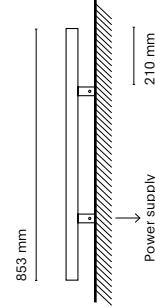

16401 - A = 145 mm
16402 - A = 285 mm
16403 - / 16404 - A = 210 mm

16401 -
Infinity Wall 290mm
1 Module

16402 -
Infinity Wall 573mm
2 Modules

16403 -
Infinity Wall 853mm
3 Modules

16404 -
Infinity Wall 1133mm
4 Modules

Infinity Wall

Index protection IP20	Colour temp. 2700K / 3000K / 4000K
Step McAdam 3-SDCM	Technology LED
Driver Included	Guarantee 5 years
CRI > 90	Class I
Lifetime 50.000h	Voltage 230V

	Colour	CRI/Temp.	Led	Dimming
16401-	0 White	H 927	L 770 lm / 6,5W	On-Off
	1 Black	E 930	H 1414 lm / 11,9W	D Dali
	2 Grey	F 940		B Bluetooth

	Colour	CRI/Temp.	Led	Dimming
16402-	0 White	H 927	L 1541 lm / 13W	On-Off
	1 Black	E 930	H 2827 lm / 23,8W	D Dali
	2 Grey	F 940		B Bluetooth

	Colour	CRI/Temp.	Led	Dimming
16403-	0 White	H 927	L 2311 lm / 19,5W	On-Off
	1 Black	E 930	H 4240 lm / 35,7W	D Dali
	2 Grey	F 940		B Bluetooth

	Colour	CRI/Temp.	Led	Dimming
16404-	0 White	H 927	L 3082 lm / 26W	On-Off
	1 Black	E 930	H 5654 lm / 47,6W	D Dali
	2 Grey	F 940		B Bluetooth