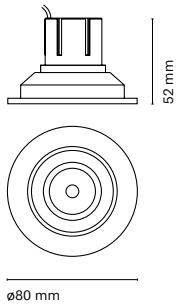

00230-
Inox S ø80mm Adjustable

00231-
Inox S ø90mm Adjustable

6 / 9 W

13 W

6 / 9 W

13 W

	Colour	CRI/Temp.	Angle	Led	Dimming	Emergency
00230-	0 White	H 927	2 20°	0 780 lm / 6W**	- On-Off	- No Emergency
	1 Black	E 930	4 40°	1 1070 lm / 9W	R* Edge Cut	EM Kit 1h
	8 Aluminum	F 940	6 60°	2 1400 lm / 13W	D* Dali	
					B Bluetooth	
		D* 918-930		Z Zigbee		

Cut-out Ø72mm

* Dim to warm (1800K - 3000K): Only available with 6W dimmable version.

** Dim to warm 635lm / 6W

	Colour	CRI/Temp.	Angle	Led	Dimming	Emergency
00231-	0 White	H 927	2 20°	0 780 lm / 6W**	- On-Off	- No Emergency
	1 Black	E 930	4 40°	1 1070 lm / 9W	R* Edge Cut	EM Kit 1h
	8 Aluminum	F 940	6 60°	2 1400 lm / 13W	D* Dali	
					B Bluetooth	
		D* 918-930		Z Zigbee		

Cut-out Ø82mm

* Dim to warm (1800K - 3000K): Only available with 6W dimmable version.

** Dim to warm 635lm / 6W

	Colour	00230- Inox S ø80mm GU10	00231- Inox S ø90mm Adjustable GU10
00230-	0GU White		
00231-	1GU Black		
	8GU Aluminum		
00230-	Cut-out Ø72mm	ø80 mm	
00231-	Cut-out Ø82mm		ø90 mm