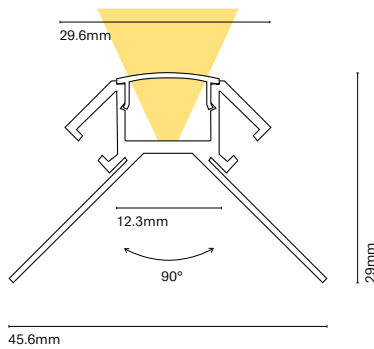

Colour	Lenght
22009-	8 Silver	200 200 cm
		150 150 cm
		100 100 cm
		050 50 cm

Accessories

		Lenght
22303-	Transparent diffuser (loss by diffuser 5%)	200 200 cm
22304-	Opal diffuser (loss by diffuser 30%)	150 150 cm
		100 100 cm
		050 50 cm

22530-	End cap with hole
22531-	End cap without hole

22303-
22304-

22530-
22531-