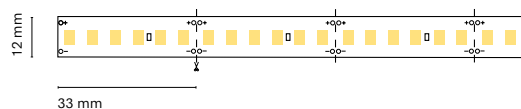

Temperature	Density	Lumen output	Power
21153-H	2700K	180 leds/m	1196 lm/m	14,4 W/m
21153-E	3000K	180 leds/m	1210 lm/m	14,4 W/m
21153-F	4000K	180 leds/m	1245 lm/m	14,4 W/m

Recommended length (max.) 6 m
Profile Essential
Dimension 5000x12x4mm
Cut 33 mm / 6 LED