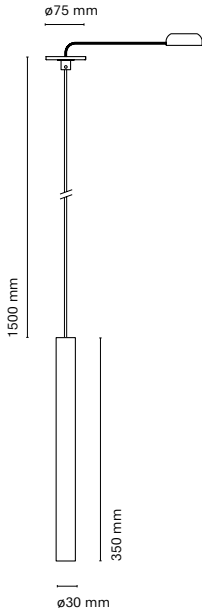

06742-
Bcn 30 Air 350 mm
(False ceiling)