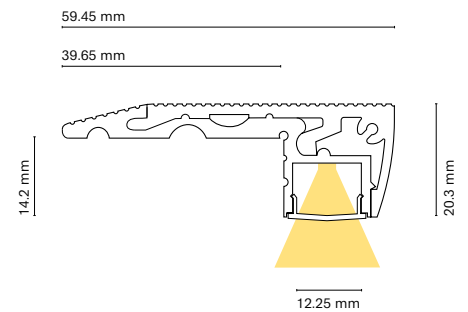

Material
AL6063-T5

Application
Surface

Inner dimension
12.2 mm

Maximum power
20W

	Colour	Lenght
22013-	0 White	200 200 cm
	1 Black	150 150 cm
	8 Silver	100 100 cm
	050	50 cm

Accessories

		Lenght
22303-	Transparent diffuser (loss by diffuser 5%)	200 200 cm
22304-	Opal diffuser (loss by diffuser 30%)	150 150 cm
		100 100 cm
		050 50 cm