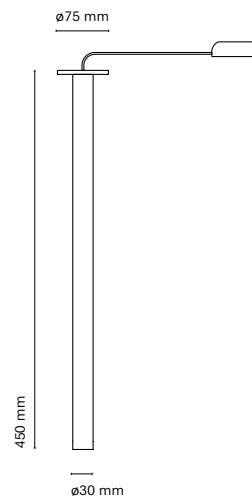

06643-
BCN 30 Down 450 mm
(false ceiling)

	Colour	CRI/Temp.	Angle	Led	Dimming
06641-	0 White	H 927	1 15°	0 660 lm / 6W	On-Off
06642-	1 Black	E 930	2 25°		N Dali no-push
06643-	A Copper				
	D Gold				
	G Graphite				

Cut-out 60mm

Accessories

	Colour
06790- Front Ring	0 White
	1 Black
	A Copper
	D Gold
	R Red
	G Graphite