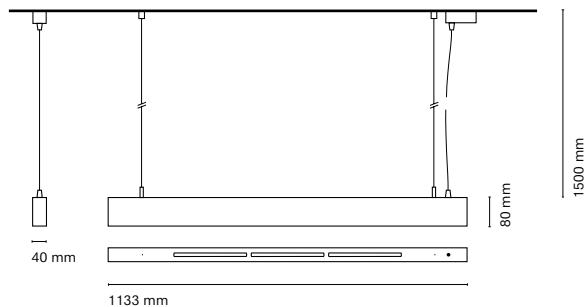

16304–
Infinity Up&Down Opal 1133mm

16314–
Infinity Up&Down Microprismatic 1133mm