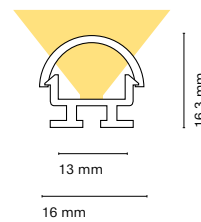

15652

Wall profile

ES Perfil pared
FR Profil du mur
IT Profilo a parete

Material
AL6063-T5

Application
Recessed

Inner dimension
14.2 mm

Maximum power
20W

	Colour	Lenght	
15652-	0 White	200	200 cm
	8 Silver	150	150 cm
		100	100 cm
		050	50 cm

Accessories

		Lenght	
22303-	Transparent diffuser (loss by diffuser 5%)	200	200 cm
22304-	Opal diffuser (loss by diffuser 30%)	150	150 cm
		100	100 cm
		050	50 cm

		Colour	
15680-	End cap profile whit hole	0	White
15681-	End cap profile whitout hole	2	Grey

22303-
22304-

15600

Basic profile low base

ES Perfil básico bajo
FR Basique profil bas
IT Profilo basico basso

Material
AL6063-T5

Application
Surface

Inner dimension
13 mm

Maximum power
20W

	Colour	Lenght	
15600-	8 Silver	200	200 cm
		150	150 cm
		100	100 cm
		050	50 cm

Accessories

		Lenght	
15611-	Transparent diffuser (loss by diffuser 5%)	200	200 cm
15612-	Opal diffuser (loss by diffuser 30%)	150	150 cm
15614-	Angle cover lens 30°	100	100 cm
15615-	Angle cover lens 60°	050	50 cm

15616-2	Aluminium end cap 10mm
15603-	Fixing profile support 10mm
15603-45	45 Degree fixing profile support 10mm

15611-

15612-

15614-

15615-

15603-

15603-45