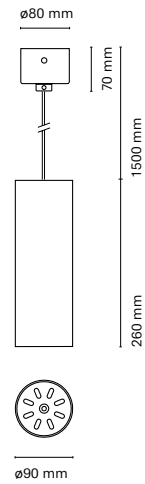

BCN 90 Air

06711-
Bcn 90 Air 260 mm

06712-
Bcn 90 Air 350 mm

Index protection IP20	Colour temp. 2700K / 3000K / 3500K / 4000K
Flicker Flicker free	Technology LED
Step McAdam 2-SDCM	Guarantee 5 years
Driver Included	Class I
CRI > 90	Voltage 230V
Lifetime 50.000h	

Honeycomb available for
greater visual comfort

	Colour	CRI/Temp.	Angle	Led	Dimming
06711-	0 White	G 827	1 15°	2 1500 lm / 12W	On-Off
	1 Black	C 830	3 36°	3 2000 lm / 17,5W	D Dali
	2 Grey	N 840	6 60°	4 3000 lm / 25W	
	A Copper	H 927			
	D Gold	E 930			
	G Graphite	W 935			
	F 940				

	Colour	CRI/Temp.	Angle	Led	Dimming
06712-	0 White	G 827	1 15°	2 1500 lm / 12W	On-Off
	1 Black	C 830	3 36°	3 2000 lm / 17,5W	D Dali
	2 Grey	N 840	6 60°	4 3000 lm / 25W	
	A Copper	H 927		5 4000 lm / 33W	
	D Gold	E 930			
	G Graphite	W 935			
	F 940				

	Colour	CRI/Temp.	Angle	Led	Dimming
06712- Special Food Retail	0 White	B Bakery	1 15°	3 2000 lm	On-Off
	1 Black	M Meat	3 36°	4* 3000 lm	D Dali
	2 Grey	P Fish	6 60°		
	A Copper	V Fruit			
	D Gold	R Retail			
	G Graphite				

* Except meat

Accessories

06591-	Honeycomb