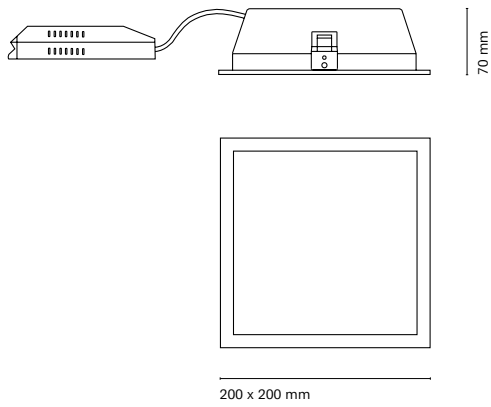

01681-

	Colour	CRI/Temp.	Angle	Led	Dimming	Emergency
01681-	0 White	C 830	8 80°	3 2500 lm / 21W	- On-Off	- No Emergency
	1 Black	N 840			D Dali	EM Kit 1h
	2 Grey				B Bluetooth	
					Z Zigbee	
					N Dali no-push	

Accessories

09820- Template for trimming on the roof