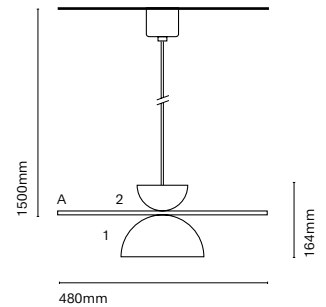

31350-
Tires Model 5 Acoustic

	Colour Cupola 1	CRI/Temp.	Led	Dimming
31310-	M Grey Blue (RAL 5008)	H 927	1 1300lm / 12W	On-Off
	J Cement Grey (RAL 7033)	E 930		D Dali
	E Silk Grey (RAL 7044)			
	S Red Oxide (RAL 3009)			

	Colour Cupola 1	Colour Cupola 2	CRI/Temp.	Led	Dimming
31320-	M Grey Blue (RAL 5008)	M Grey Blue	H 927	1 1300lm / 12W	On-Off
	J Cement Grey (RAL 7033)	J Cement Grey	E 930		D Dali
	E Silk Grey (RAL 7044)	E Silk Grey			
	S Red Oxide (RAL 3009)	S Red Oxide			

	Colour Cupola 1	Colour Cupola 3	CRI/Temp.	Led	Dimming
31330-	M Grey Blue (RAL 5008)	M Grey Blue	H 927	1 1300lm / 12W	On-Off
	J Cement Grey (RAL 7033)	J Cement Grey	E 930		D Dali
	E Silk Grey (RAL 7044)	E Silk Grey			
	S Red Oxide (RAL 3009)	S Red Oxide			

	Colour Cupola 1	Colour Cupola 2	Colour Cupola 3	CRI/Temp.	Led	Dimming
31340-	M Grey Blue (RAL 5008)	M Grey Blue	M Grey Blue	H 927	1 1300lm / 12W	On-Off
	J Cement Grey (RAL 7033)	J Cement Grey	J Cement Grey	E 930		D Dali
	E Silk Grey (RAL 7044)	E Silk Grey	E Silk Grey			
	S Red Oxide (RAL 3009)	S Red Oxide	S Red Oxide			

	Colour Cupola 1	Colour Cupola 2	Colour Acoustic	CRI/Temp.	Led	Dimming
31350-	M Grey Blue (RAL 5008)	M Grey Blue	S Silver Grey	H 927	1 1300lm / 12W	On-Off
	J Cement Grey (RAL 7033)	J Cement Grey	A Anthracite	E 930		D Dali
	E Silk Grey (RAL 7044)	E Silk Grey	D Dark camel			
	S Red Oxide (RAL 3009)	S Red Oxide