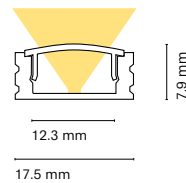

22012

Baseboard / cornice profile

ES Perfil zócalo / cornisa
FR Profil plinthe / corniche
IT Profilo zoccolo / cornice

Material
AL6063-T5

Application
Surface

Inner dimension
12.3 mm

Maximum power
20W

	Colour	Lenght
22012-	0 White	200 200 cm
	1 Black	150 150 cm
	8 Silver	100 100 cm
		050 50 cm

Accessories

		Lenght
22303-	Transparent diffuser (loss by diffuser 5%)	200 200 cm
22304-	Opal diffuser (loss by diffuser 30%)	150 150 cm
		100 100 cm
		050 50 cm

22534- End cap without hole

22303-
22304-

22534-

22006

Low surface profile

ES Perfil de superficie bajo
FR Profil surface bas
IT Profilo basso di superficie

Material
AL6063-T5

Inner dimension
12.3 mm

Application
Surface

Maximum power
20W

22006-

	Colour	Lenght
22006-	0 White	200 200 cm
	1 Black	150 150 cm
	8 Silver	100 100 cm
		050 50 cm

Accessories

		Lenght
22303-	Transparent diffuser (loss by diffuser 5%)	200 200 cm
22304-	Opal diffuser (loss by diffuser 30%)	150 150 cm
22312-	Black diffuser (loss by diffuser 80%)	100 100 cm
22310-	Lens 30°	050 50 cm
22309-	Lens 60°	
		Colour
22515-	End cap with hole	0 White
22516-	End cap without hole	1 Black
22521-	End cap with hole (for lens 60°)	2 Grey
22522-	End cap without hole (for lens 60°)	
22523-	End cap with hole (for lens 30°)	
22524-	End cap without hole (for lens 30°)	
22517-	Fixation clip	
22518-	Plastic fixing bracket	
22519-	Plastic fixing bracket 90°	
22520-	Adjustable bracket	

22303-
22304-

22312-

22515-
22516-

22310-

22523-
22524-

22517-

22518-

22519-

22520-