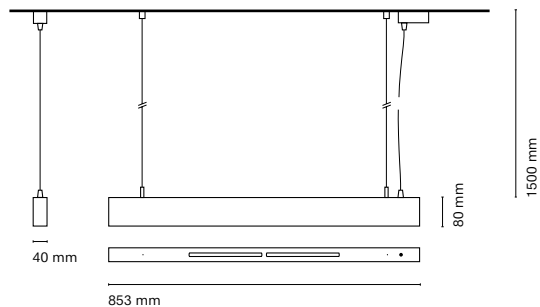

16303–
Infinity Up&Down Opal 853mm

16313–
Infinity Up&Down Microprismatic 853mm