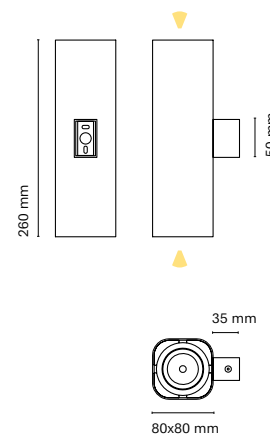

ES
PLATINUM Wall es una luminaria con aplique de pared de una estética única gracias a sus aristas redondeadas. Aunque pueda parecer una forma muy rígida, es posible bascular la dirección de la fuente de luz y eso permite controlar muy bien el alumbrado. Posibilidad de personalizar con todos los colores de la carta RAL o también en baño electrolítico para acabados en dorado, bronce y grafito. Dentro de la misma familia encontramos también su versión adosada.

FR
PLATINUM Wall est une applique murale avec une esthétique unique grâce à ses bords arrondis. Bien que la forme puisse sembler très rigide, il est possible d'incliner la direction de la source lumineuse, ce qui permet de très bien contrôler l'éclairage. Possibilité de personnalisation avec toutes les couleurs de la carte RAL ou également en bain électrolytique pour des finitions en or, bronze et graphite. Dans la même famille, il existe également une version pour montage en surface.

IT
PLATINUM Wall è un'applique con un'estetica unica grazie ai suoi bordi arrotondati. Anche se può sembrare una forma molto rigida, è possibile inclinare la direzione della fonte di luce e questo permette di controllare molto bene l'illuminazione. Possibilità di personalizzare con tutti i colori della tabella RAL o anche in bagno elettrolitico per finiture in oro, bronzo e grafite. All'interno della stessa famiglia c'è anche una versione a montaggio superficiale.