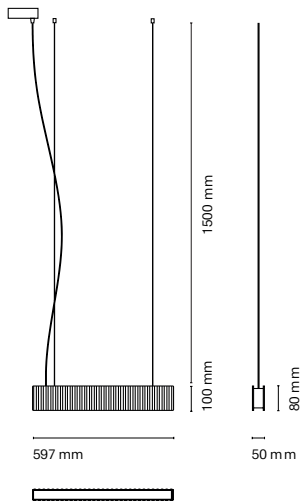

31602-
Dune Suspensión Opal 600 mm