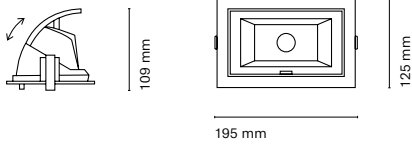

Pull Out SQ

03350-