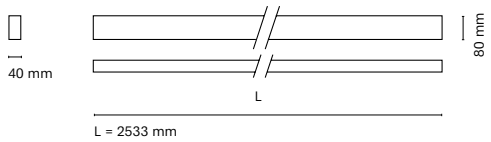

16109-
Infinity Down Opal IP43 2533mm

16119-
Infinity Microprismatic IP43 2533mm