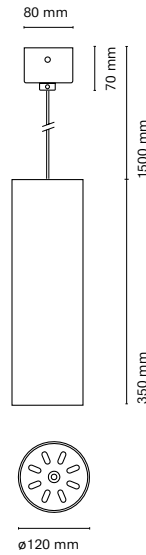

06732-
Bcn 120 Air 350 mm