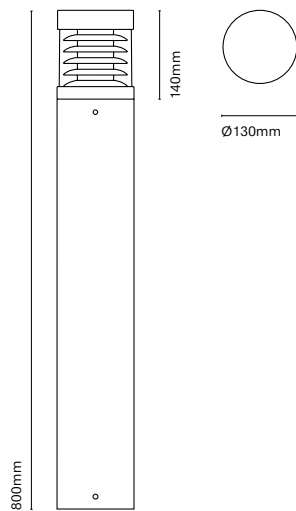

24701-
with accessory 24792-Y