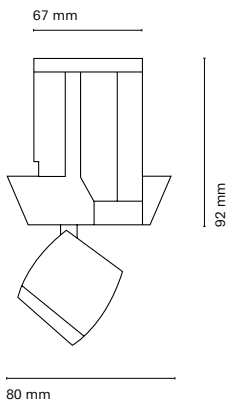

Colour	CRI/Temp.	Angle	Led	Dimming	Emergency
06811-	0 White	H 927	1 15°	0 600 lm / 6W	- On-Off	- No Emergency
	1 Black	E 930	2 24°	1 900 lm / 9W	D Dali	EM Kit 1h
		F 940	3 36°		B Bluetooth	
			4 50°		Z Zigbee	

Accessories

06891- Honeycomb