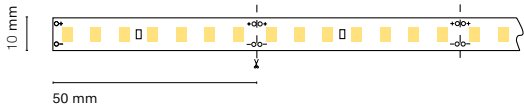

- 5 m
- Rec
- 50 mm
- 3 years

	Temperature	Density	Lumen output	Power
21134-G	2700K	240 leds/m	1480 lm/m	19,2 W/m
21134-C	3000K	240 leds/m	1536 lm/m	19,2 W/m
21134-N	4000K	240 leds/m	1651 lm/m	19,2 W/m
21134-C/30	3000K	240 leds/m	1536 lm/m	19,2 W/m
21134-N/30	4000K	240 leds/m	1651 lm/m	19,2 W/m

Recommended length (max.) 6 m
Profile Essential
Dimension 5000x12x4mm
Cut 25 mm / 7 LED
Roll 10m for 3000 / 4000K