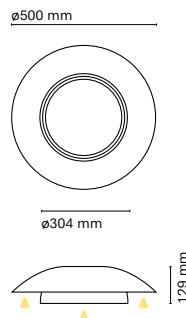

31431-
Tires Down+Ambient 500mm

31440-
Tires Down 700mm