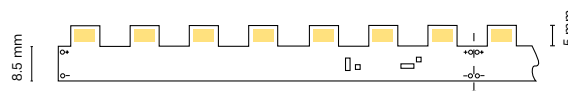

Recommended length (max.) 6 m
Profile Essential
Dimension 5000x8x2mm
Cut 100 mm /7 LED

100 mm

6 m Essential 100 mm 3 years

ES Tira LED flexible esquinera IP20.

FR Bande LED flexible d'angle IP20.

IT Striscia LED flessibile ad angolo IP20