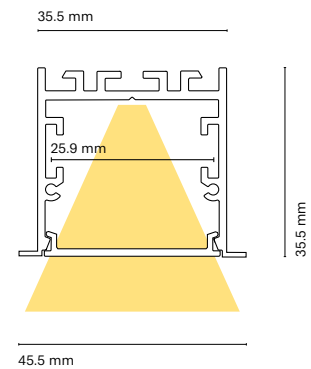

Application
Recessed

Inner dimension
25 mm

Maximum power
42W

	Colour	Lenght	
15850-	0 White	200	200 cm
		150	150 cm
		100	100 cm
		050	50 cm

Accessories

		Colour	Lenght	
15841-	Opal diffuser (loss by diffuser 30%)	0 White	200	200 cm
			150	150 cm
			100	100 cm
			050	50 cm