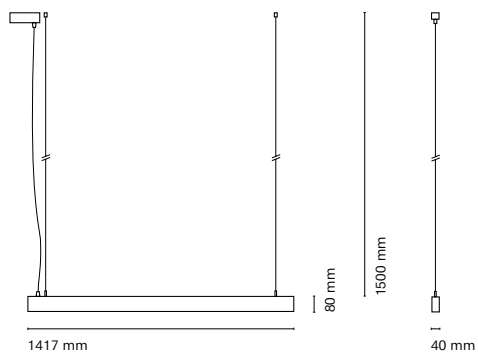

16125-
Infinity Air Opal 1413mm

16135-
Infinity Air Microprismatic 1413mm

16145-
Infinity Air Opal IP43 1413mm

16155-
Infinity Air Microprismatic IP43 1413mm