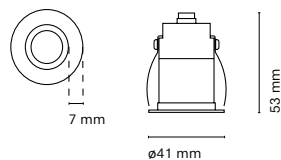

Index protection IP44 (IP20 superior)	Colour temp. 2700K / 3000K / 4000K
UGR < 13	Technology LED
Flicker Flicker free	Guarantee 5 years
Step McAdam 3-SDCM	Class II
Driver Included	Voltage 230V
CRI > 90	Cut-out Ø37mm
Lifetime 50.000h	

00150-