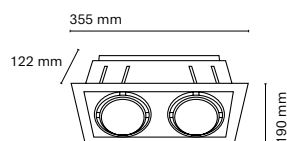

Kardan L

Index protection IP20	Colour temp. 2700K / 3000K / 4000K
Flicker Flicker free	Technology LED
Step McAdam 2-SDCM	Guarantee 5 years
Driver Included	Class II
CRI > 90	Voltage 230V
Lifetime 40.000h	Bluetooth >20m

02431-

02432-

02433-

	Colour	CRI/Temp.	Angle	Led	Dimming	Emergency
02431-	0 White	H 927	1 10°	0 1800lm / 19W	- On-Off	- No Emergency
	1 Black	E 930	4 40°		D Dali	EM Kit 1h
	2 Grey	F 940			B Bluetooth	
					Z Zigbee	
					N Dali no-push	

**Cut-out 165x165mm

	Colour	CRI/Temp.	Angle	Led	Dimming	Emergency
02432-	0 White	H 927	1 10°	0 2 x 1800lm / 19W	- On-Off	- No Emergency
	1 Black	E 930	4 40°		D Dali	EM Kit 1h
	2 Grey	F 940			B Bluetooth	
					Z Zigbee	
					N Dali no-push	

**Cut-out 165x327mm

	Colour	CRI/Temp.	Angle	Led	Dimming	Emergency
02433-	0 White	H 927	1 10°	0 3 x 1800lm / 19W	- On-Off	- No Emergency
	1 Black	E 930	4 40°		D Dali	EM Kit 1h
	2 Grey	F 940			B Bluetooth	
					Z Zigbee	
					N Dali no-push	

**Cut-out 165x472mm