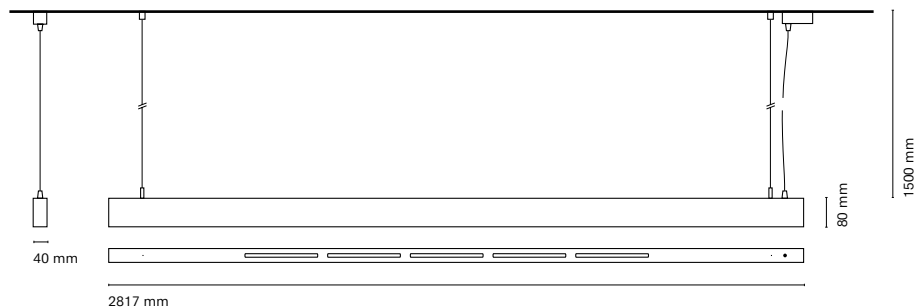

* Up: 3852lm / 32,5W
* Down: 5394lm / 45,5W

16309-
Infinity Up&Down Opal 2537 mm

16319-
Infinity Up&Down Microprismatic 2537 mm

16310-
Infinity Up&Down Opal 2818mm

16320-
Infinity Up&Down Microprismatic 2818mm