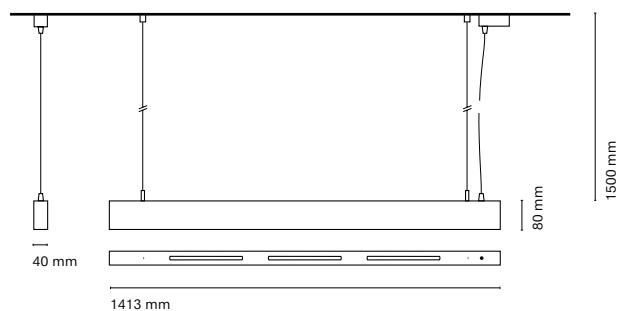

16305–
Infinity Up&Down Opal 1413mm

16315–
Infinity Up&Down Microprismatic 1413mm