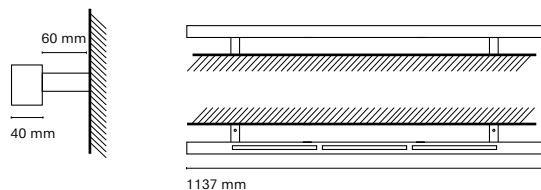

Lifetime
50.000h

Voltage
230V

16412-
Infinity Wall Up&Down 577mm

16413-
Infinity Wall Up&Down 857mm

16414-
Infinity Wall Up&Down 1137mm

Infinity Wall Up&Down

	Colour	CRI/Temp.	Led	Dimming
16412-	0 White	H 927	L 2311 lm / 19,5W	On-Off
	1 Black	E 930		D Dali
	2 Grey	F 940		B Bluetooth