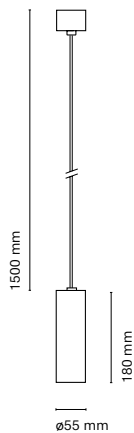

Colour	CRI/Temp.	Angle	Led	Dimming
06701-	0 White	H 927	2 20°	0 760 lm / 6W**	On-Off
06702-	1 Black	E 930	4 40°	1 1030 lm / 9W	R* Edge cut
06703-	2 Grey	F 940	6 60°		N*** Dali no-push
	A Copper	W 935			
	D Gold	D* 918-930			
	G Graphite				

* Dim to warm (1800K - 3000K): Only available with 6W dimmable version.

** Dim to warm 635lm / 6W

*** Not available 06701-

Accessories

15045-1- Honeycomb