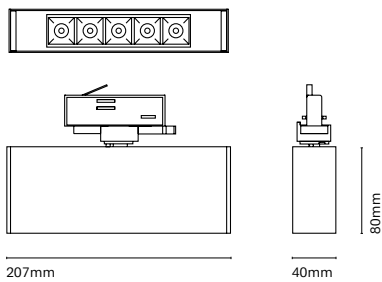

Index protection IP20	Lifetime 50.000h
UGR < 13	Colour temp. 2700K / 3000K / 4000K
Flicker Flicker free <5%	Technology LED
Step McAdam 3-SDCM	Guarantee 5 years
Driver Included	Class I
CRI > 90	Voltage 230V

16661-

16662-

	Colour	CRI/Temp.	Angle	Led	Dimming
16661-	0 White	H 927	1 12°	0 620 lm / 5W	On-Off
	1 Black	E 930	3 34°	1 1050 lm / 10W	N Dali no-push
	2 Grey	F 940	4 48°		

	Colour	CRI/Temp.	Angle	Led	Dimming
16662-	0 White	H 927	1 12°	1 1050 lm / 10W	On-Off
	1 Black	E 930	3 34°	3 2100 lm / 20W	N Dali no-push
	2 Grey	F 940	4 48°