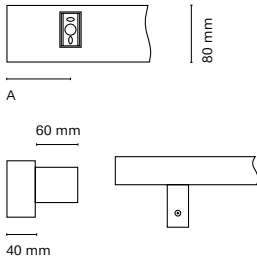

16401 - A = 145 mm
16402 - A = 285 mm
16403 - / 16404 - A = 210 mm

16401 -
Infinity Wall 290mm
1 Module

16402 -
Infinity Wall 573mm
2 Modules

16403 -
Infinity Wall 853mm
3 Modules

16404 -
Infinity Wall 1133mm
4 Modules

Infinity Wall

Index protection IP20	Colour temp. 2700K / 3000K / 4000K
Step McAdam 3-SDCM	Technology LED
Driver Included	Guarantee 5 years
CRI > 90	Class I
Lifetime 50.000h	Voltage 230V

	Colour	CRI/Temp.	Led	Dimming
16401-	0 White	H 927	L 770 lm / 6,5W	On-Off
	1 Black	E 930	H 1414 lm / 11,9W	D Dali
	2 Grey	F 940		B Bluetooth

	Colour	CRI/Temp.	Led	Dimming
16402-	0 White	H 927	L 1541 lm / 13W	On-Off
	1 Black	E 930	H 2827 lm / 23,8W	D Dali
	2 Grey	F 940		B Bluetooth

	Colour	CRI/Temp.	Led	Dimming
16403-	0 White	H 927	L 2311 lm / 19,5W	On-Off
	1 Black	E 930	H 4240 lm / 35,7W	D Dali
	2 Grey	F 940		B Bluetooth

	Colour	CRI/Temp.	Led	Dimming
16404-	0 White	H 927	L 3082 lm / 26W	On-Off
	1 Black	E 930	H 5654 lm / 47,6W	D Dali
	2 Grey	F 940		B Bluetooth