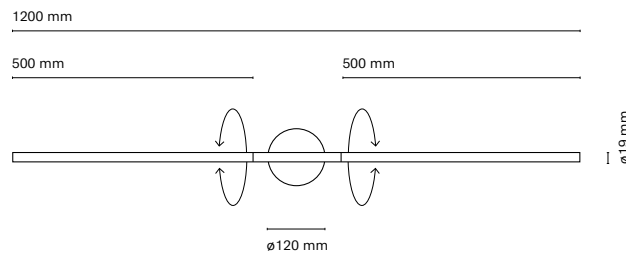

31185-
Line Wall Horizontal Double 1200 mm

	Colour	CRI/Temp.	Led	Dimming
31175-	0 White	H 927	1 1440lm / 9,6W	On-Off
	1 Black	E 930		
	7 Satin Nickel	F 940		
	D Gold			

	Colour	CRI/Temp.	Led	Dimming
31177-	0 White	H 927	1 2160lm / 14,4W	On-Off
	1 Black	E 930		
	7 Satin Nickel	F 940		
	D Gold			

	Colour	CRI/Temp.	Led	Dimming
31182-	0 White	H 927	1 1152lm / 8W	On-Off
	1 Black	E 930		
	7 Satin Nickel	F 940		
	D Gold			

	Colour	CRI/Temp.	Led	Dimming
31185-	0 White	H 927	2 2880lm / 19,2W	On-Off
	1 Black	E 930		
	7 Satin Nickel	F 940		
	D Gold