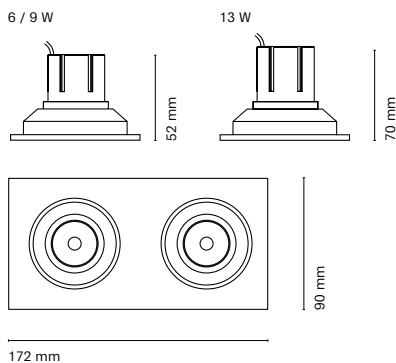

00242-
Inox S 172x90 mm Adjustable