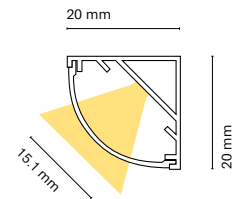

22007

Low recessed profile

ES Perfil empotrable bajo
FR Profil encastré bas
IT Profilo baddo da incasso

Material
AL6063-T5

Application
Recessed

Inner dimension
12.3 mm

Maximum power
20W

	Colour	Lenght
22007-	0 White	200 200 cm
	1 Black	150 150 cm
	8 Silver	100 100 cm
		050 50 cm

Accessories

		Lenght
22303-	Transparent diffuser (loss by diffuser 5%)	200 200 cm
22304-	Opal diffuser (loss by diffuser 30%)	150 150 cm
22312-	Black diffuser (loss by diffuser 80%)	100 100 cm
		050 50 cm

22525-	End cap with hole
22526-	End cap without hole

22303-	22312-	22525-
22304-		22526-

22004

45° profile (led strip 15,1mm)

ES Perfil 45° (tira led 15,1mm)
FR Profil 45° (ruban 15,1mm)
IT Profilo 45° (luce a led 15,1mm)

Material
AL6063-T5

Application
Surface

Inner dimension
15.1 mm

Maximum power
20W

	Colour	Lenght
22004-	8 Silver	200 200 cm
		150 150 cm
		100 100 cm
		050 50 cm

Accessories

		Lenght
22305-	Transparent diffuser (loss by diffuser 5%)	200 200 cm
22306-	Opal diffuser (loss by diffuser 30%)	150 150 cm
		100 100 cm
		050 50 cm

22510-	End cap with hole
22511-	End cap without hole
22512-	Fixation clip

22305-	22510-
22306-	22511-
	22512-