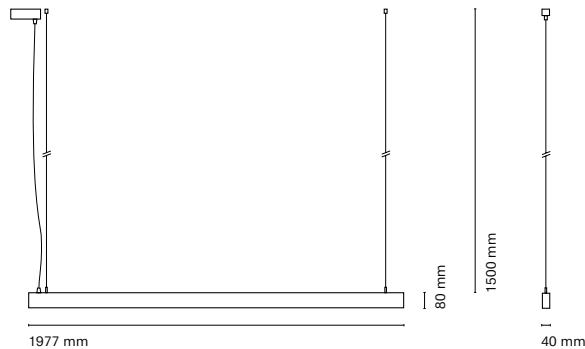

- 16127–
  Infinity Air Opal 1973 mm
- 16137–
  Infinity Air Microprismatic 1973mm
- 16147–
  Infinity Air Opal IP43 1973 mm
- 16157–
  Infinity Air Microprismatic IP43 1973mm