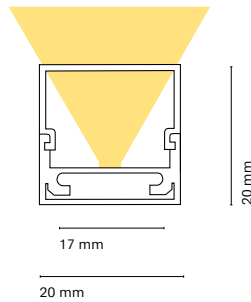

Colour	Lenght	
15667-	8 Silver	200	200 cm
		150	150 cm
		100	100 cm
		050	50 cm

15654