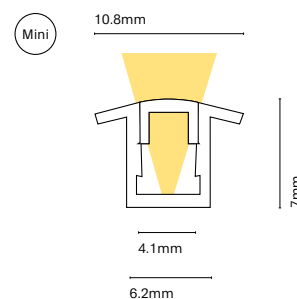

Colour	Lenght
22002-	8 Silver	200 200 cm
		150 150 cm
		100 100 cm
		050 50 cm

Accessories

		Lenght
22301-	Transparent diffuser (loss by diffuser 5%)	200 200 cm
22302-	Opal diffuser (loss by diffuser 30%)	150 150 cm
		100 100 cm
		050 50 cm
22501-	End cap with hole	
22502-	End cap without hole	
22503-	Fixation clip	

22301-
22302-

22501-
22502-

22503-

Accessories

		Lenght
22301-	Transparent diffuser (loss by diffuser 5%)	200 200 cm
22302-	Opal diffuser (loss by diffuser 30%)	150 150 cm
		100 100 cm
		050 50 cm
22504-	End cap with hole	
22505-	End cap without hole	

22504-
22505-