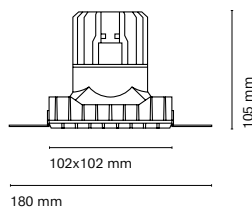

Discretion and integration define PLASTER Trimless. These luminaires are characterized by their complete integration into the ceiling and their unique finishes.

Index protection IP20	Colour temp. 2700K / 3000K / 4000K
Flicker Flicker free	Technology LED
Step McAdam 2-SDCM	Guarantee 5 years
Driver Included	Class II
CRI > 90	Voltage 230V
Lifetime 50.000h	Bluetooth >20m

Plaster Trimless

00451-

00452-

00461-

00462-

ES
Discreción e integración definen a PLASTER Trimless. Estas luminarias se caracterizan por su completa integración en el techo y sus acabados únicos.

FR
Discretion et intégration définissent PLASTER Trimless. Ces luminaires se caractérisent par leur intégration complète dans le plafond et leurs finitions uniques.

IT
Discrezione e integrazione definiscono PLASTER Trimless. Questi apparecchi sono caratterizzati dalla loro completa integrazione nel soffitto e dalle loro finiture uniche.