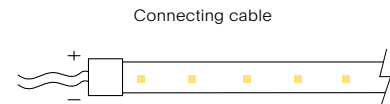

Outdoor monochrome

Accessories

The connecting cable is used to power the LED strip. All NEXIA strips include their connector cable. These accessories are used when the customer customizes the cuts themselves.

15583-	Monochrome strip
15583-RGB	RGB strip