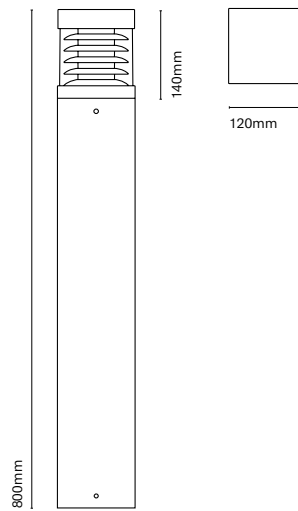

24702-
with accessory 24794-Y

	Colour	CRI/Temp.	Led
24701- 24702-	Y Anthracite	S Switchable	1 1200 lm / 10W

Accessories

24792-Y	Round base for 800mm high
24793-Y	Round base for 265mm high
24794-Y	Square base for 800mm high
24795-Y	Square base for 250mm high
24791-Y	Round wall support