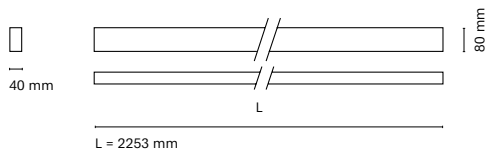

16108-
Infinity Down Opal IP43 2253mm

16118-
Infinity Microprismatic IP43 2253mm