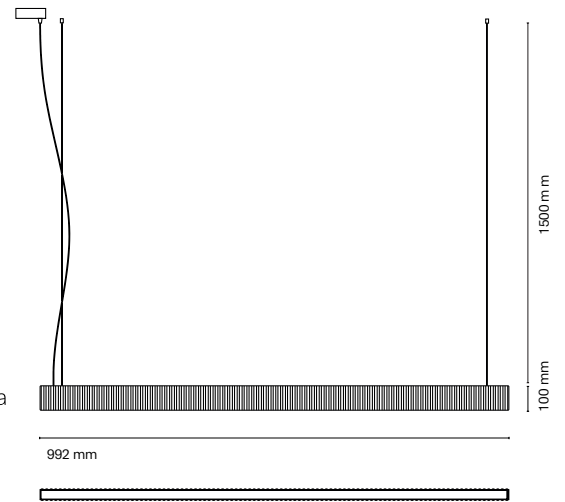

31607-
Dune Suspensión Opal 2000 mm

	Colour	CRI/Temp.	Led	Dimming	Emergency
31602-	● C Coral Red (RAL 3016)	H 927	L 1541 lm / 13W	- On-Off	No Emergency
	● M Grey Blue (RAL 5008)	E 930	H 2827 lm / 23,8W	D* Dali	EM Kit 1h
	● J Cement Grey (RAL 7033)	F 940	A* 2150-2280 lm / 14,2W	B* Bluetooth	
	● E Silk Grey (RAL 7044)	T* 827-865	B* 3040-3240 lm / 21,4W	C Cord Switch	

	Colour	CRI/Temp.	Led	Dimming	Emergency
31604-	● C Coral Red (RAL 3016)	H 927	L 3082 lm / 26W	- On-Off	No Emergency
	● M Grey Blue (RAL 5008)	E 930	H 5654 lm / 47,6W	D* Dali	EM Kit 1h
	● J Cement Grey (RAL 7033)	F 940	A* 4300-4560 lm / 28,4W	B* Bluetooth	
	● E Silk Grey (RAL 7044)	T* 827-865	B* 6080-6480 lm / 42,8W	C Cord Switch	

* Asterisk indicates the combination Tuneable White