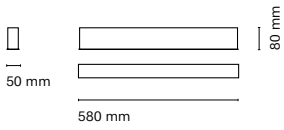

16212-
Infinity Microprismatic IP43 580mm

16203-
Infinity Frame Opal IP43 860mm