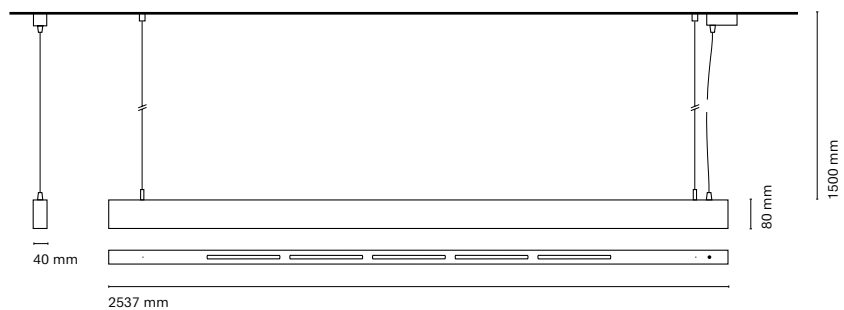

16309-
Infinity Up&Down Opal 2537 mm

16319-
Infinity Up&Down Microprismatic 2537 mm