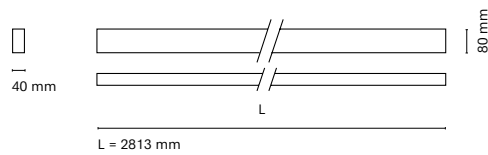

16110-
Infinity Down Opal IP43 2813mm

16120-
Infinity Microprismatic IP43 2813mm