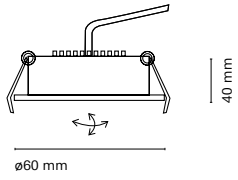

00361-
00391-
Mini ø60 mm