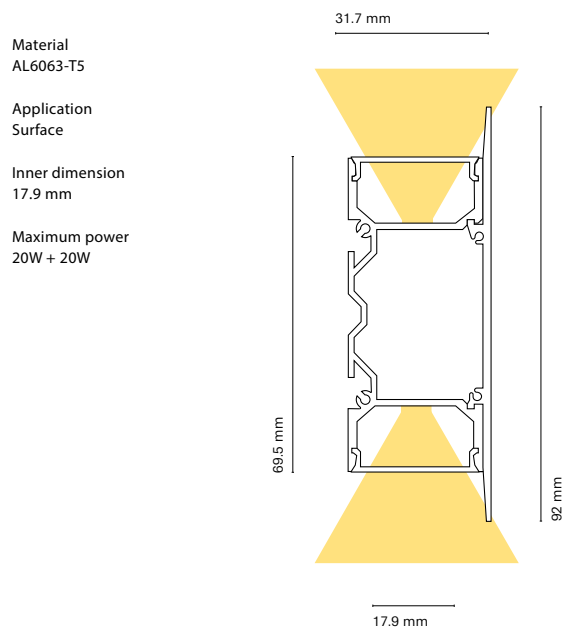

Wall profile up & down

ES Perfil pared up & down
FR Profil mur up & down
IT Profilo a parete up & down