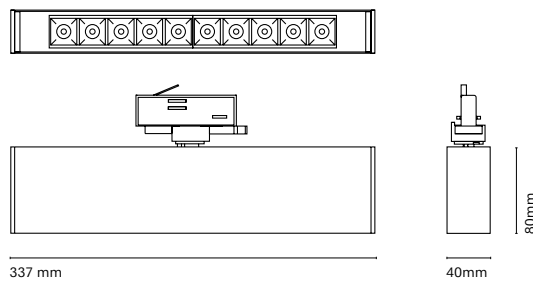

Index protection IP20	Lifetime 50.000h
UGR < 13	Colour temp. 2700K / 3000K / 4000K
Flicker Flicker free <5%	Technology LED
Step McAdam 3-SDCM	Guarantee 5 years
Driver Included	Class I
CRI > 90	Voltage 230V

16661-

16662-

	Colour	CRI/Temp.	Angle	Led	Dimming
16661-	0 White	H 927	1 12°	0 620 lm / 5W	On-Off
	1 Black	E 930	3 34°	1 1050 lm / 10W	N Dali no-push
	2 Grey	F 940	4 48°		

	Colour	CRI/Temp.	Angle	Led	Dimming
16662-	0 White	H 927	1 12°	1 1050 lm / 10W	On-Off
	1 Black	E 930	3 34°	3 2100 lm / 20W	N Dali no-push
	2 Grey	F 940	4 48°