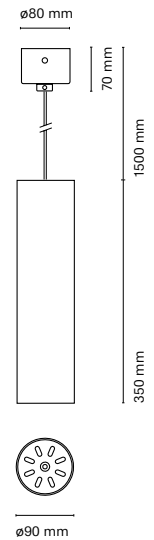

BCN 90 Air

06711-
Bcn 90 Air 260 mm

06712-
Bcn 90 Air 350 mm

Index protection IP20	Colour temp. 2700K / 3000K / 3500K / 4000K
Flicker Flicker free	Technology LED
Step McAdam 2-SDCM	Guarantee 5 years
Driver Included	Class I
CRI > 90	Voltage 230V
Lifetime 50.000h	

Honeycomb available for
greater visual comfort

	Colour	CRI/Temp.	Angle	Led	Dimming
06711-	0 White	G 827	1 15°	2 1500 lm / 12W	On-Off
	1 Black	C 830	3 36°	3 2000 lm / 17,5W	D Dali
	2 Grey	N 840	6 60°	4 3000 lm / 25W	
	A Copper	H 927			
	D Gold	E 930			
	G Graphite	W 935			
	F 940				

	Colour	CRI/Temp.	Angle	Led	Dimming
06712-	0 White	G 827	1 15°	2 1500 lm / 12W	On-Off
	1 Black	C 830	3 36°	3 2000 lm / 17,5W	D Dali
	2 Grey	N 840	6 60°	4 3000 lm / 25W	
	A Copper	H 927		5 4000 lm / 33W	
	D Gold	E 930			
	G Graphite	W 935			
	F 940				

	Colour	CRI/Temp.	Angle	Led	Dimming
06712- Special Food Retail	0 White	B Bakery	1 15°	3 2000 lm	On-Off
	1 Black	M Meat	3 36°	4* 3000 lm	D Dali
	2 Grey	P Fish	6 60°		
	A Copper	V Fruit			
	D Gold	R Retail			
	G Graphite				

* Except meat

Accessories

06591-	Honeycomb