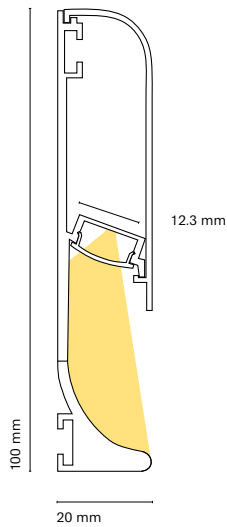

Maximum power
20W

	Colour	Lenght
22012-	0 White	200 200 cm
	1 Black	150 150 cm
	8 Silver	100 100 cm
		050 50 cm

Accessories

		Lenght
22303-	Transparent diffuser (loss by diffuser 5%)	200 200 cm
22304-	Opal diffuser (loss by diffuser 30%)	150 150 cm
		100 100 cm
		050 50 cm