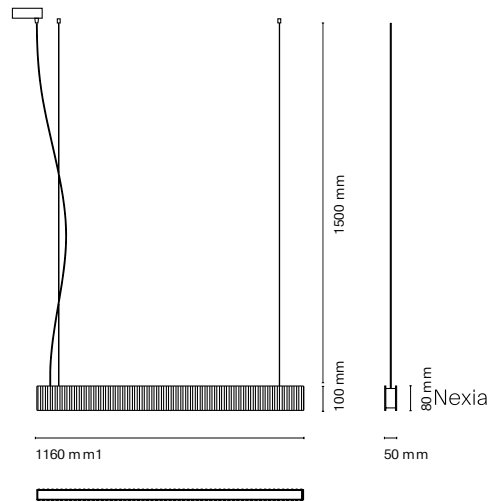

31604-
Dune Suspensión Opal 1160 mm

31607-
Dune Suspensión Opal 2000 mm