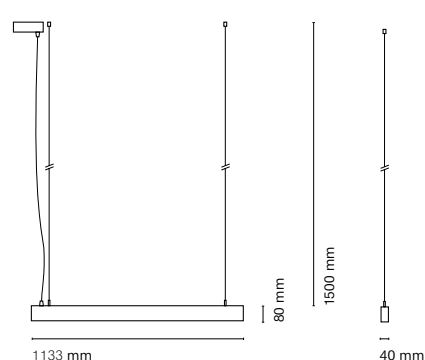

16124–
Infinity Air Opal 1133mm

16134–
Infinity Air Microprismatic 1133mm

16144–
Infinity Air Opal IP43 1133mm

16154–
Infinity Air Microprismatic IP43 1133mm