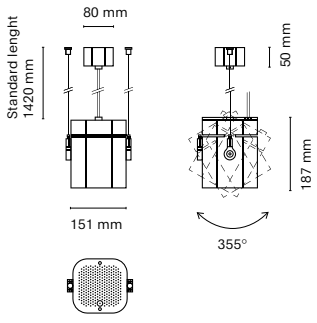

18101-
Box Air 1 Module