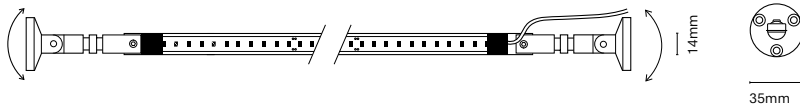

21501-
230V set

21505-
24V set