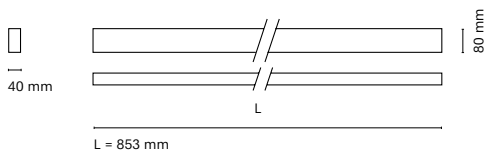

16103-
Infinity Down Opal IP43 853mm

16113-
Infinity Microprismatic IP43 853mm