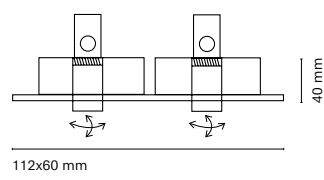

00365-
00395-
Mini 2 Modules