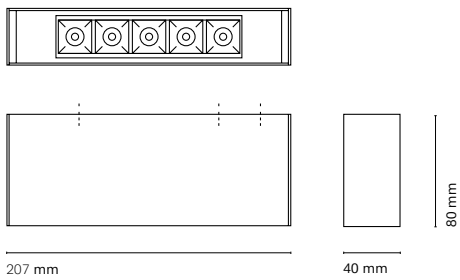

16651-

	Colour	CRI/Temp.	Angle	Led	Dimming
16651-	0 White	H 927	1 12°	0 620 lm / 5W	On-Off
	1 Black	E 930	3 34°	1 1050 lm / 10W	N Dali no-push
	2 Grey	F 940	4 48°		

	Colour	CRI/Temp.	Angle	Led	Dimming
16652-	0 White	H 927	1 12°	1 1240 lm / 10W	On-Off
	1 Black	E 930	3 34°	3 2100 lm / 20W	N Dali no-push
	2 Grey	F 940	4 48°