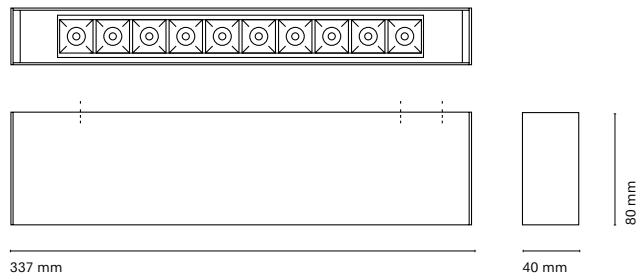

16652-

	Colour	CRI/Temp.	Angle	Led	Dimming
16651-	0 White	H 927	1 12°	0 620 lm / 5W	On-Off
	1 Black	E 930	3 34°	1 1050 lm / 10W	N Dali no-push
	2 Grey	F 940	4 48°		

	Colour	CRI/Temp.	Angle	Led	Dimming
16652-	0 White	H 927	1 12°	1 1240 lm / 10W	On-Off
	1 Black	E 930	3 34°	3 2100 lm / 20W	N Dali no-push
	2 Grey	F 940	4 48°