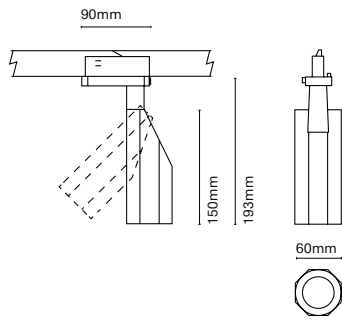

06901-
Moon Spotlight 60mm