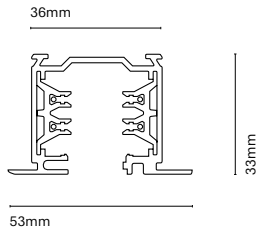

Recessed

07701-
07702-
07703-
Three-Phase 16A Track System
Recessed