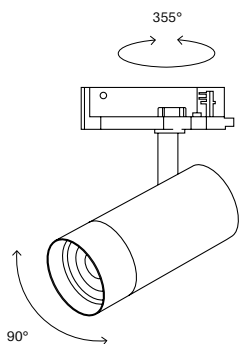

26111-
26112-
26113-

Zoom

	Colour	CRI/Temp.	Angle	Led	Dimming
26111-	0 White	S 927-930-940	Z Zoom 20-60°	4 3000lm/30W	M Manual dimming
	1 Black				

	Colour	CRI/Temp.	Angle	Led	Dimming
26112-	0 White	H 927	Z Zoom 20-60°	2 1500lm/12W	No dimming
	1 Black	E 930		3 2000lm/18W	D Dali
		F 940		4 3000lm/26W	B Bluetooth
		W 935		5 4000lm/34W	

	Colour	CRI/Temp.	Angle	Led	Dimming
26113- OWWL CRI >97	0 White	A >97 2700K	Z Zoom 20-60°	2 1500lm/14W	No dimming
	1 Black	D >97 3000K		3 2000lm/20W	D Dali
		K >97 4000K		4 3000lm/30W	B Bluetooth