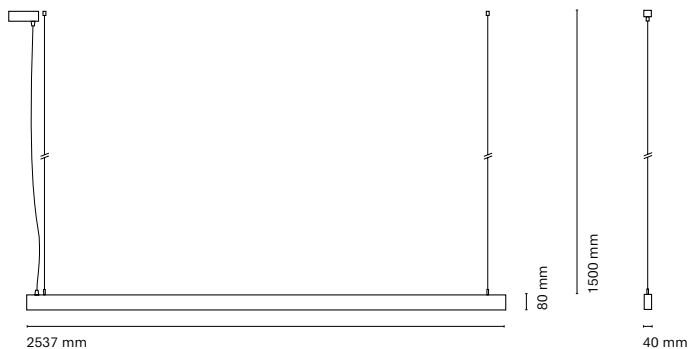

- 16129–
  Infinity Air Opal 2533 mm
- 16139–
  Infinity Air Microprismatic 2533mm
- 16149–
  Infinity Air Opal IP43 2533 mm
- 16159–
  Infinity Air Microprismatic IP43 2533mm

- 16130–
  Infinity Air Opal 2813 mm
- 16140–
  Infinity Air Microprismatic 2813mm
- 16150–
  Infinity Air Opal IP43 2813 mm
- 16160–
  Infinity Air Microprismatic IP43 2813mm