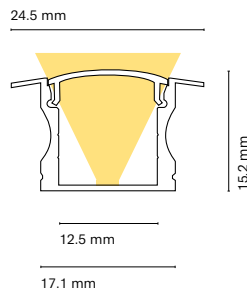

Colour	Lenght
15974-	0 White	200 200 cm
	1 Black	150 150 cm
	8 Silver	100 100 cm
		050 50 cm

15979