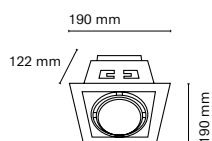

02431-

02432-