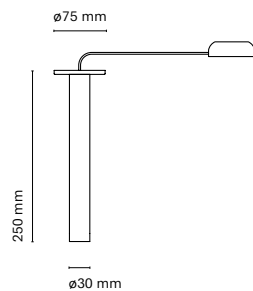

BCN 30 Down

Index protection IP20	Colour temp. 2700K / 3000K
Step McAdam 3-SDCM	Technology LED
Driver Included	Guarantee 5 years
CRI > 90	Class II
Lifetime 50.000h	Voltage 230V

06641-
BCN 30 Down 250 mm
(false ceiling)