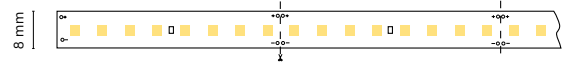

Alhambra

Closest colour reproduction to sunlight (CRI>98)
getting the best quality of light.

Voltage 24V	IP IP20
CRI >98 (R1-R15 > 90)	Warranty 5 years
TM30 Rf>95. Rg100	Lifetime 40.000h
Efficiency Up to 125lm/W	PCB Thickness 2 oz
LED type 2835	

	Temperature	Density	Lumen output	Power
21081-H	2700K	160 leds/m	1008 lm/m	9,6W/m
21081-E	3000K	160 leds/m	1104 lm/m	9,6W/m
21081-F	4000K	160 leds/m	1200 lm/m	9,6W/m

Recommended length (max.) 5m
Profile recommended
Dimension 5000x8x2mm
Cut 50mm / 8 LED

50 mm

ES
Reproducción más próxima a la luz solar (CRI>98) consiguiendo mejor calidad de luz.

FR
Reproduction plus proche de la lumière du soleil (CRI>98) pour une meilleure qualité de la lumière.

IT
Riproduzione più simile alla luce solare (CRI>98) garantendo la migliore qualità della luce.

Trafalgar Square

LED strip with continuous COB technology
achieves the maximum uniformity possible.

Voltage 24V	Warranty 3 years
CRI >90	Lifetime 40.000h
Efficiency Up to 95lm/W	PCB Thickness 2 oz
IP IP20	

	Temperature	Density	Lumen output	Power
21091-H	2700K	512 leds/m	935 lm/m	11 W/m
21091-E	3000K	512 leds/m	990 lm/m	11 W/m
21091-F	4000K	512 leds/m	1045 lm/m	11 W/m

Recommended length (max.) 5m
Profile Recommended
Dimension 5000x8x2mm
Cut 62.5 mm