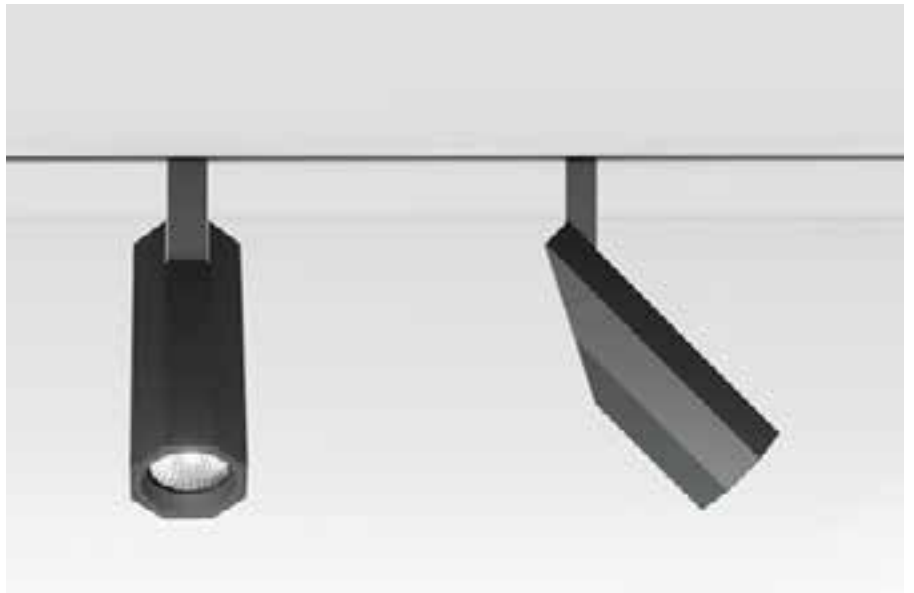

Always use them with 15° angle

06191-
06193-

06194-
06195-
06196-

06197-
06198-
06199-

Moon

MOON exclusive, unique range and ready to leave you indifferent. It is a family designed to meet the needs of each project, it is characterised by its high luminous rigour and has a series of accessories available to customise the function of the light.