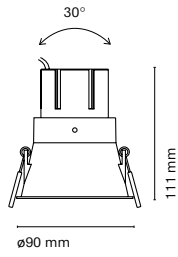

Tolva M

00411-
Tolva M Adjustable

6/9 W

13 W

	Colour	CRI/Temp.	Angle	Led	Dimming	Index Protection	Emergency
00411-	0 White	H 927	2 20°	0 780 lm / 6W**	- On-Off	- IP20	- No Emergency
	1 Black	E 930	4 40°	1 1070 lm / 9W	D* Dali	P IP54	EM Kit 1h
	A Copper	F 940	6 60°	2 1400 lm / 13W	R* Edge Cut		
	D Gold	D* 918-930			B Bluetooth		
	G Graphite				Z Zigbee		

Cut-out 85mm

* Dim to warm (1800K - 3000K): Only available with 6W dimmable version.

** Dim to warm 635lm / 6W

Colour	
0GU White	
1GU Black	
8GU Aluminum	
AGU Copper	
DGU Gold	
GGU Graphite	
RGU Red	

00411-
Tolva M Adjustable GU10

Cut-out 85 mm

ø90 mm

Accessories

15045-1 Honeycomb