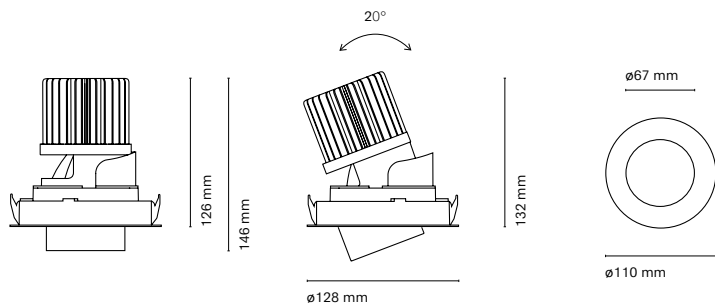

03611-
03612-

03613-

03614-

	Colour (A)	Colour (B)	Colour (C)	CRI/Temp.	Angle	Led	Dimming
03611-	0 White	0 White	0 White	H 927	1 12°	2 1500lm/12W	On-Off
	1 Black	1 Black	1 Black	E 930	2 24°	3 2000lm/17,5W	D Dali
				W 935	3 35°	4 3000lm/25W	B Bluetooth
				F 940		5 4000lm / 33W	

	Colour (A)	Colour (B)	Colour (C)	CRI/Temp.	Angle	Led	Dimming
03612- Frozen Frontal Glass	0 White	0 White	0 White	H 927	8 85°	2 1500lm/12W	On-Off
	1 Black	1 Black	1 Black	E 930	3 24°	3 2000lm/17,5W	D Dali
				W 935	4 35°	4 3000lm/25W	B Bluetooth
				F 940		5 4000lm / 33W	

	Colour (A)	Colour (B)	Colour (C/D)	CRI/Temp.	Angle	Led	Dimming
03613- 03614-	0 White	0 White	0 White / Black	H 927	1 12°	2 1500lm/12W	On-Off
	1 Black	1 Black	● 1 Black / Black	E 930	2 24°	3 2000lm/17,5W	D Dali
			● V White / Copper	W 935	3 35°	4 3000lm/25W	B Bluetooth
			● Z White / Gold	F 940		5 4000lm/33W	
			● B Black / Copper				
		● K Black / Gold					

**Cut-out 120mm