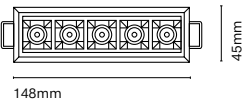

19101-

19102-

19105-

19110-

	Colour/Reflector	CRI/Temp.	Angle	Led	Dimming
19101-	0 White / Black	H 927	1 12°	0 210 lm / 2W	On-Off
	1 Black	E 930	3 34°		N Dali no-push
	W White / White	F 940	4 48°		
	V White / Copper				
	Z White / Gold				
	B Black / Copper				
	K Black / Gold				

Cut-out 38x38 mm

	Colour/Reflector	CRI/Temp.	Angle	Led	Dimming
19102-	0 White / Black	H 927	1 12°	0 420 lm / 4W	On-Off
	1 Black	E 930	3 34°		N Dali no-push
	W White / White	F 940	4 48°		
	V White / Copper				
	Z White / Gold				
	B Black / Copper				
	K Black / Gold				

Cut-out 67x38 mm

	Colour/Reflector	CRI/Temp.	Angle	Led	Dimming	Emergency
19105-	0 White / Black	H 927	1 12°	1 1050 lm / 10W	- On-Off	- No Emergency
	1 Black	E 930	3 34°		D Dali	EM Kit 1h
	W White / White	F 940	4 48°		B Bluetooth	
	V White / Copper				Z Zigbee	
	Z White / Gold					
	B Black / Copper					
	K Black / Gold					

Cut-out 141x38 mm

	Colour/Reflector	CRI/Temp.	Angle	Led	Dimming	Emergency
19110-	0 White / Black	H 927	1 12°	2 2100 lm / 20W	- On-Off	- No Emergency
	1 Black	E 930	3 34°		D Dali	EM Kit 1h
	W White / White	F 940	4 48°		N Dali no-push	
	V White / Copper				B Bluetooth	
	Z White / Gold				Z Zigbee	
	B Black / Copper					
	K Black / Gold					

Cut-out 275x38 mm