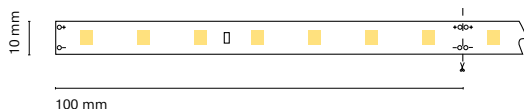

Brooklyn IP67

Great variety of powers and color temperatures thanks to the LED 2835. With CRI >90, suitable for outdoor use.

Voltage 24V	McAdam step SDCM<3
CRI >90	Warranty 5 years
Efficiency Up to 106lm/W	Lifetime 40.000h
LED type 2835	PCB Thickness 2 oz
IP IP67	

	Temperature	Density	Lumen output	Power
21151-H	2700K	70 leds/m	435 lm/m	4.8 W/m
21151-E	3000K	70 leds/m	440 lm/m	4.8 W/m
21151-F	4000K	70 leds/m	480 lm/m	4.8 W/m

Recommended length (max.) 8 m
Profile not required
Dimension 5000x10x4mm
Cut 100 mm / 7 LED