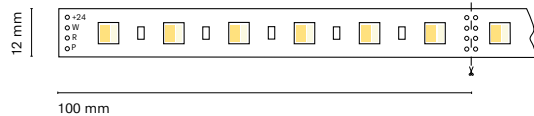

Marienplatz

Linear lighting with special lighting for bakery, meat and fish.

Voltage 24V	Warranty 5 years
LED type 5050	Lifetime 40.000h
IP IP67	PCB Thickness 2 oz

	Temperature	Density	Lumen output	Power
15569-24B	Bread	60 leds/m	380 lm / m	5,2 W/m
15569-24F	Fish	60 leds/m	360 lm / m	5,2 W/m
15569-24M	Meat	60 leds/m	480 lm / m	9,4 W/m

Recommended length (max.) 10 m
Profile Recommended
Dimension 5000x12x4mm
Cut 100 mm / 6 LED