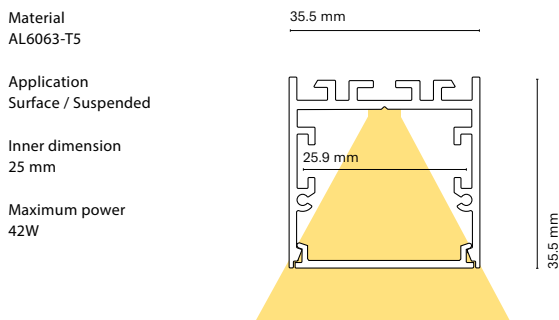

Aluminum profile 35 mm

ES Perfil de aluminio 35 mm C
FR Profilé rond en aluminium
IT Profilo tondo di alluminio