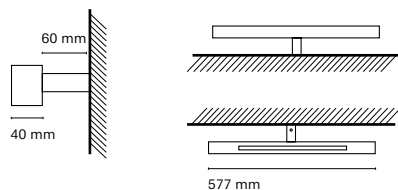

16412-
Infinity Wall Up&Down 577mm