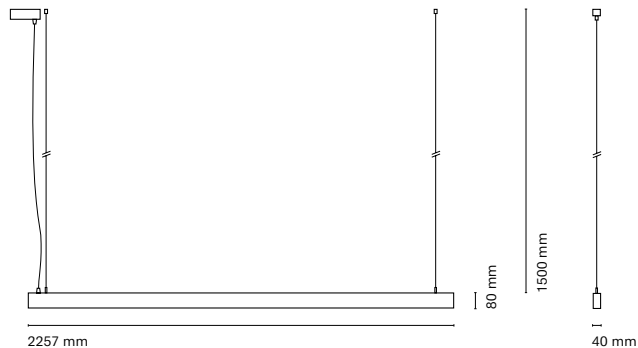

- 16128–
  Infinity Air Opal 2253 mm
- 16138–
  Infinity Air Microprismatic 2253mm
- 16148–
  Infinity Air Opal IP43 2253 mm
- 16158–
  Infinity Air Microprismatic IP43 2253mm