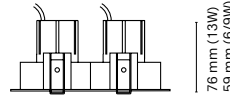

76 mm (13W)
59 mm (6/9W)