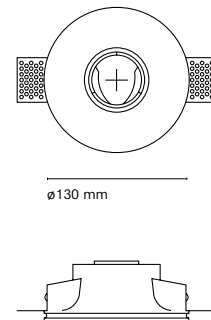

12540-
Plaster 130 mm