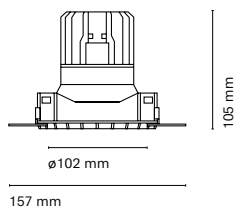

Discretion and integration define PLASTER Trimless. These luminaires are characterized by their complete integration into the ceiling and their unique finishes.

Index protection IP20	Colour temp. 2700K / 3000K / 4000K
Flicker Flicker free	Technology LED
Step McAdam 2-SDCM	Guarantee 5 years
Driver Included	Class II
CRI > 90	Voltage 230V
Lifetime 50.000h	Bluetooth >20m

Plaster Trimless

00451-