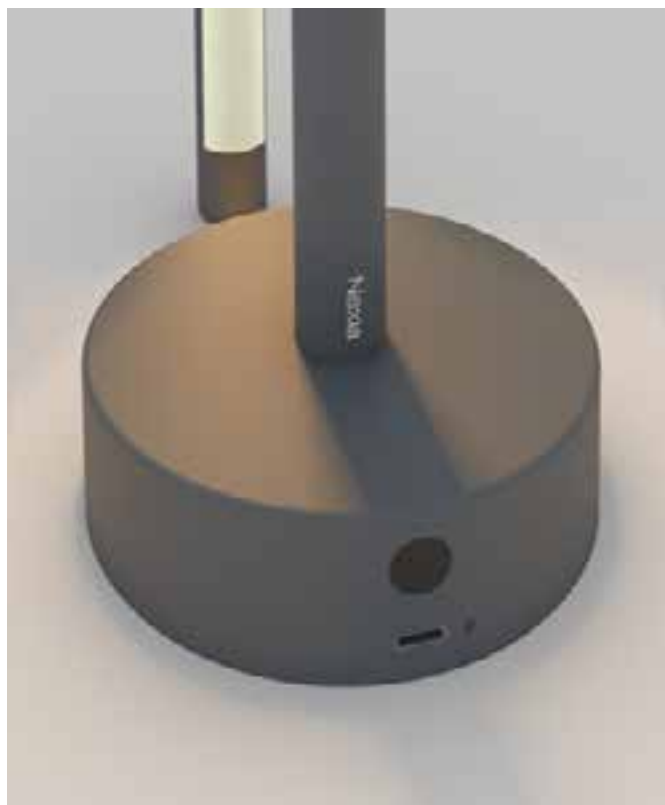

Index protection IP44	Colour temp. 2700K
Flicker Flicker free	Technology LED
Driver and USB cable (Type C) Included	Guarantee 3 years
CRI 80	Battery guarantee 2 years
Battery 8h charge with USB	Class III
Lifetime 30.000h	Voltage 5V