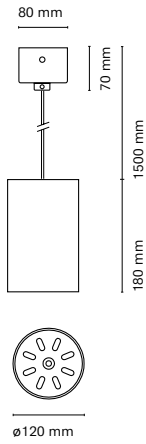

BCN 120 Air

Index protection IP20	Colour temp. 2700K / 3000K / 4000K
Flicker Flicker free	Technology LED
Step McAdam 2-SDCM	Guarantee 5 years
Driver Included	Class I
CRI > 90	Voltage 230V
Lifetime 50.000h	

Honeycomb available for greater visual comfort

06731-
Bcn 120 Air 180 mm