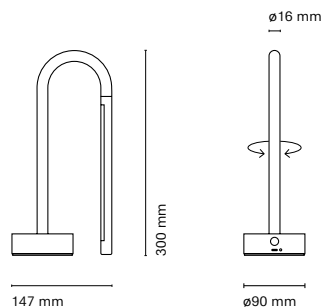

3-Position touch dimmer

High 100%: 5h of autonomy
Medium 50%: 10h of autonomy
Low 25%: 30h of autonomy

31105-