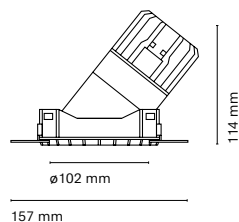

00452-

00461-