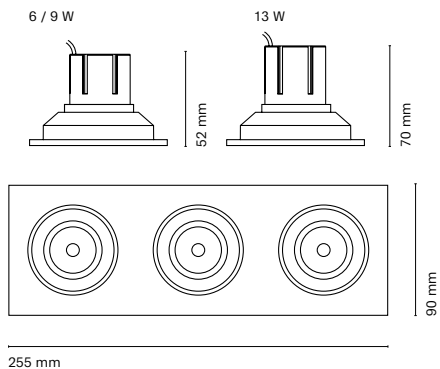

00243-
Inox S 255x90mm Adjustable)