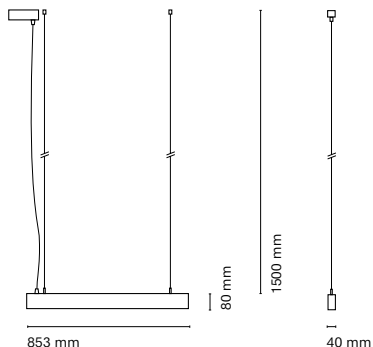

16123–
Infinity Air Opal 853mm

16133–
Infinity Air Microprismatic 853mm

16143–
Infinity Air Opal IP43 853mm

16153–
Infinity Air Microprismatic IP43 853mm