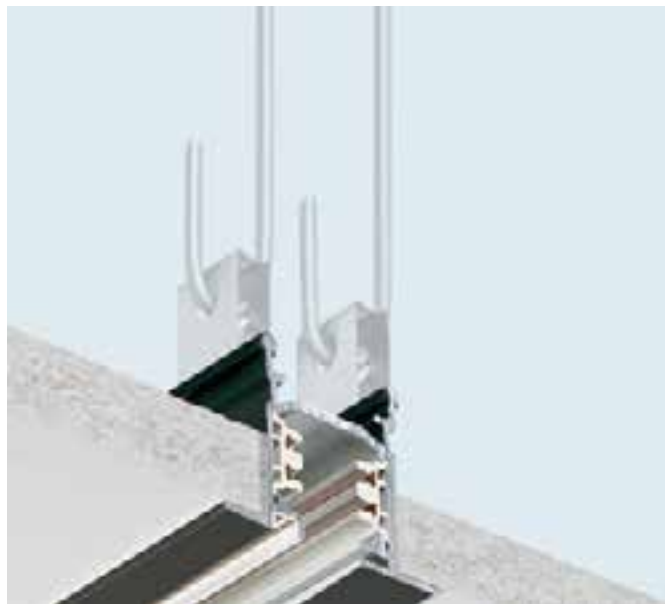

07755-
07756-
Dali Eutrac 16A Track System
Recessed

07755-	Track 200cm
07756-	Track 300cm

Colour	
0	White
1	Black

Accessories

07766-	End Cap - 34x40mm
07772-	Suspension kit (1.50ml)
07764-	Right power supply
07765-	Left power supply
07767-	External 90° connector
07768-	Internal 90° connector
07775-	Central power supply
07774-	Contact joint
07782-	Internal left "T" connector
07781-	Internal right "T" connector
07784-	External left "T" connector
07783-	External right "T" connector
07785-	External "X" connector

Colour	
0	White
1	Black

07764-

07764-

07766-

07767-

07768-

07774-

07775-

07781-

07782-

07783-

07784-

07785-

07772-