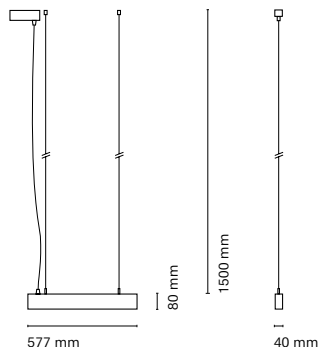

16122–
Infinity Air Opal 573mm

16132–
Infinity Air Microprismatic 573mm

16142–
Infinity Air Opal IP43 573mm

16152–
Infinity Air Microprismatic IP43 573mm