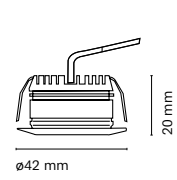

00363-
00393-
Mini ø42mm