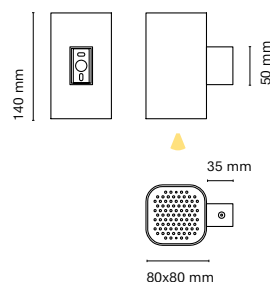

PLATINUM Wall is a wall luminaire with a unique aesthetic thanks to its rounded edges. Although it may seem a very rigid shape, it is possible to tilt the direction of the light source and that allows a very good control of the lighting. Available in all RAL color chart and also in an electrolytic coating for finishes in gold, copper and graphite. Within the same family we find its version as a surface downlight.

Index protection IP20	Colour temp. 2700K / 3000K / 4000K
Flicker Flicker free	◉ Dim to warm 1800K-3000K
Step McAdam 3-SDCM	Technology LED
Driver Included	Guarantee 5 years
CRI > 90	Class I
Lifetime 50.000h	Voltage 230V

Platinum Wall

08351-

* Installation with direct or indirect illumination

08352-