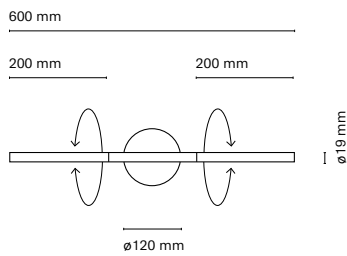

31182-
Line Wall Horizontal Double 600 mm