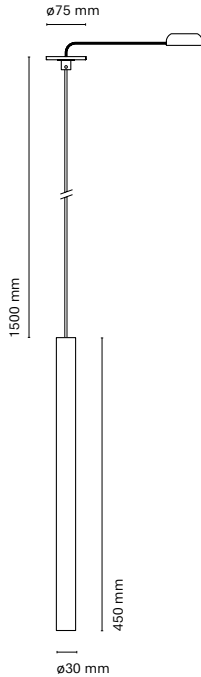

06743-
Bcn 30 Air 450 mm
(False ceiling)