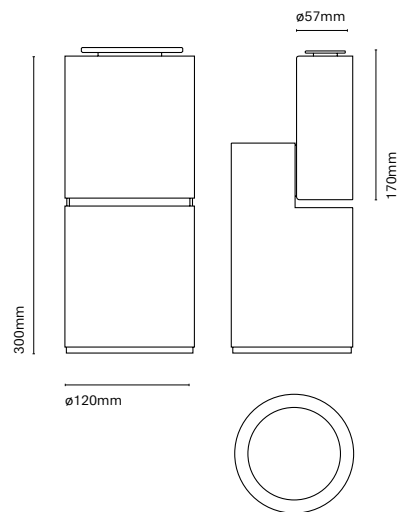

06535-
BCN 120 Tubular Spotlight Track