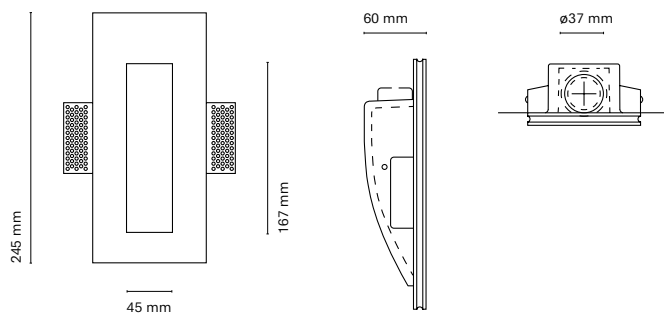

ES
Discreción e integración definen a PLASTER. Permite que la luminaria pase totalmente desapercibida gracias a su integración sin fisuras en el techo, pudiendo ser pintada también en el mismo color que el resto del techo. Pieza decorativa de yeso de alta densidad. Compatible con luminaria LED empotrada.

FR
Discrétion et intégration définissent PLASTER. Il permet au luminaire de passer complètement inaperçu grâce à son intégration transparente dans le plafond, et peut également être peint dans la même couleur que le reste du plafond. Pièce décorative en plâtre haute densité. Compatible avec les luminaires encastrés à LED.

IT
Discrezione e integrazione definiscono PLASTER. Permette all'apparecchio di passare completamente inosservato grazie alla sua perfetta integrazione nel soffitto, e può anche essere dipinto nello stesso colore del resto del soffitto.

Plaster

12550-
Plaster Wall