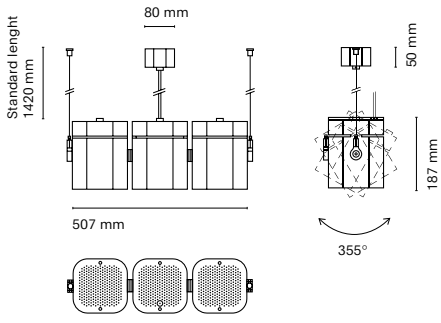

18103-
Box Air 3 Modules