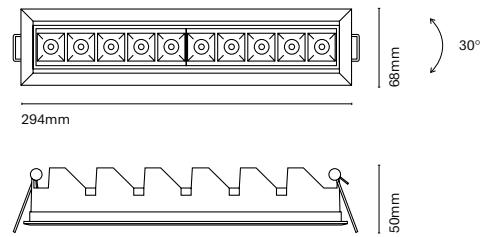

19210-
Boxet Adjustable 20 W

	Colour	CRI/Temp.	Angle	Led	Dimming	Emergency
19205-	0 White	H 927	1 12°	1 1050 lm / 10W	- On-Off	- No Emergency
	1 Black	E 930	3 34°		D Dali	EM Kit 1h
	W White / White	F 940	4 48°		B Bluetooth	
	V White / Copper				Z Zigbee	
	Z White / Gold					
	B Black / Copper					
	K Black / Gold					

Cut-out 154x55 mm

	Colour	CRI/Temp.	Angle	Led	Dimming	Emergency
19210-	0 White	H 927	1 12°	2 2100 lm / 20W	- On-Off	- No Emergency
	1 Black	E 930	3 34°		D Dali	EM Kit 1h
	W White / White	F 940	4 48°		N Dali no-push	
	V White / Copper				B Bluetooth	
	Z White / Gold				Z Zigbee	
	B Black / Copper					
	K Black / Gold					

Cut-out 288x55 mm