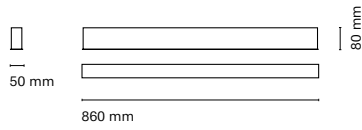

* Asterisk indicates the combination Tuneable White

16202-
Infinity Frame Opal IP43 580mm

16212-
Infinity Microprismatic IP43 580mm

16203-
Infinity Frame Opal IP43 860mm

16213-
Infinity Microprismatic IP43 860mm