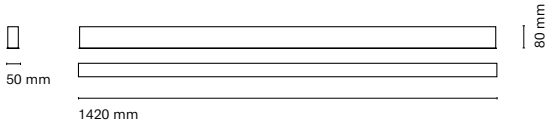

16207-
Infinity Frame Opal IP43 1980mm

16215-
Infinity Microprismatic IP43 1420mm

16206-
Infinity Frame Opal IP43 1700mm