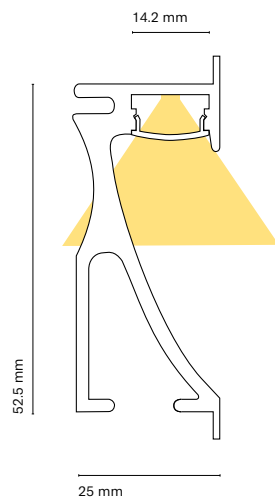

Maximum power
20W

	Colour	Lenght	
15652-	0 White	200	200 cm
	8 Silver	150	150 cm
		100	100 cm
		050	50 cm

Accessories

		Lenght	
22303-	Transparent diffuser (loss by diffuser 5%)	200	200 cm
22304-	Opal diffuser (loss by diffuser 30%)	150	150 cm
		100	100 cm
		050	50 cm