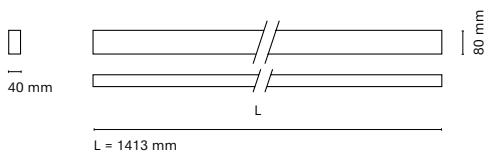

16105-
Infinity Down Opal IP43 1413mm

16115-
Infinity Microprismatic IP43 1413mm