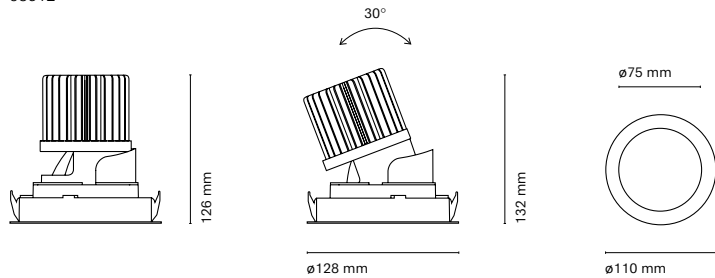

03611-
03612-