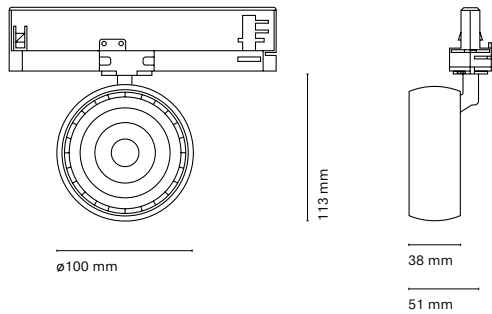

06101-

06103-

06102-

	Colour	CRI/Temp.	Angle	Led	Dimming
06101-	0 White	C 830	1 15°	2 1500lm/12,5W	On-Off
	1 Black	N 840	3 36°		D Dali
		H 927			B Bluetooth
		E 930			
		F 940			
		W 935			

	Colour	CRI/Temp.	Angle	Led	Dimming
06102-	0 White	C 830	1 15°	2 1500lm/12,5W	On-Off
	1 Black	N 840	3 36°	3 2000lm/18W	D Dali
		H 927			B Bluetooth
		E 930			
		F 940			
		W 935			

	Colour	CRI/Temp.	Angle	Led	Dimming
06103-	0 White	C 830	1 15°	3 2000lm/18W	On-Off
	1 Black	N 840	3 36°	4 3000lm/26W	D Dali
		H 927			B Bluetooth
		E 930			
		F 940			
		W 935