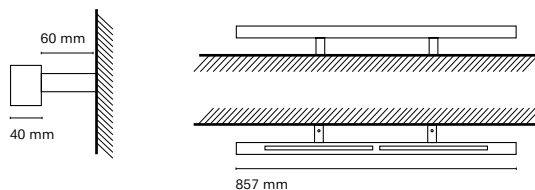

16413-
Infinity Wall Up&Down 857mm