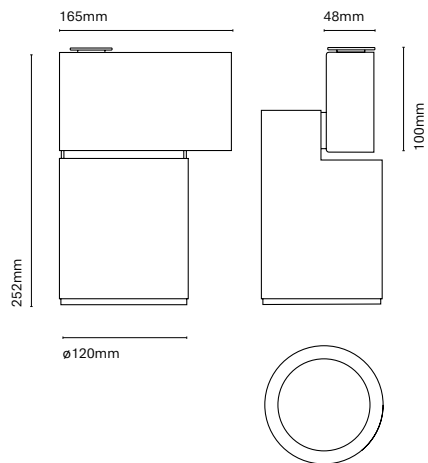

06533-
BCN 120 Spotlight Track

06534-
BCN 120 Tubular Spotlight Base