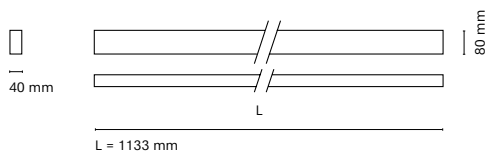

16104-
Infinity Down Opal IP43 1133mm

16114-
Infinity Microprismatic IP43 1133mm