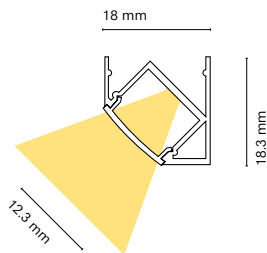

Colour	Lenght
22008-	0 White	200 200 cm
	1 Black	150 150 cm
	8 Silver	100 100 cm
	050	50 cm

Accessories

		Lenght
22303-	Transparent diffuser (loss by diffuser 5%)	200 200 cm
22304-	Opal diffuser (loss by diffuser 30%)	150 150 cm
22312-	Black diffuser (loss by diffuser 80%)	100 100 cm
		050 50 cm

22527-	End cap with hole
22528-	End cap without hole
22529-	Fixation clip

22303-
22304-

22312-

22527-
22528-

22529-