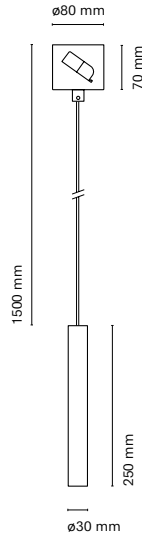

06751-
Bcn 30 Air 250 mm
(Canopy)