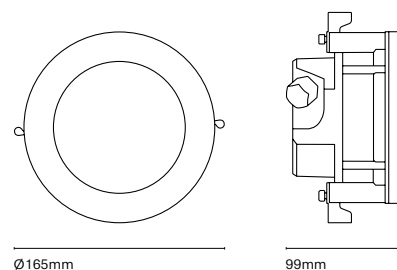

Material Aluminium	Colour temp. 2700K / 3000K / 4000K
Impact protection IK06	Technology LED
Index protection IP66	Guarantee 5 years
Driver Included	Class I
CRI > 80	Voltage 110-240V (24600- / 24601-) 220-240V (24602-)
Lifetime 50.000h	

24600-
24601-
24602-