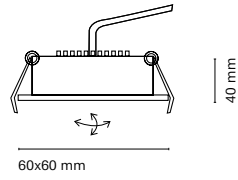

00362-
00392-
Mini 60x60 mm