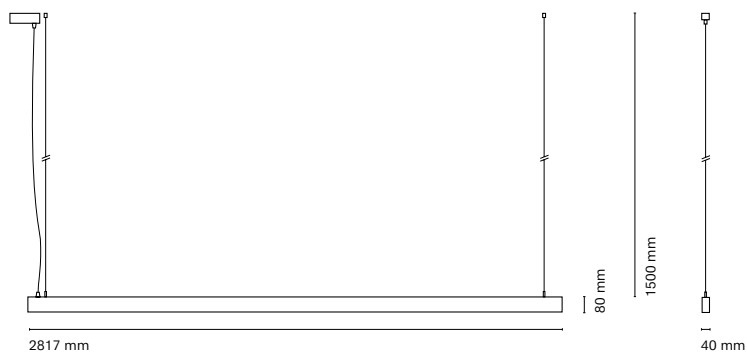

Colour	CRI/Temp.	Led	Dimming	Emergency
16129–	0 White	H 927	L 6935 lm / 58,5W	– On–Off	– No Emergency
16139–	1 Black	E 930	H 12722 lm / 107,1W	D* Dali	EM Kit 1h (*)
16149–	2 Grey	F 940	A* 9675–10260 lm / 63,9W	B* Bluetooth	
16159–		T* 827–865		C Cord Switch	
				I Intelligent	

(*) Only for low versión

	Colour	CRI/Temp.	Led	Dimming	Emergency
16130–	0 White	H 927	L 7705 lm / 65W	– On–Off	– No Emergency
16140–	1 Black	E 930	H 14135 lm / 119W	D* Dali	EM Kit 1h (*)
16150–	2 Grey	F 940		B* Bluetooth	
16160–				C Cord Switch	
				I Intelligent (**)	

(*) Only for low versión

(**) Only available in Low output

* Asterisk indicates the combination Tuneable White

**With the Intelligent Dimming system, the lenght of the luminaire is +50mm