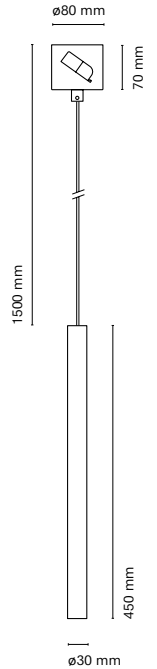

06753-
Bcn 30 Air 450 mm
(Canopy)

	Colour	CRI/Temp.	Angle	Led	Dimming
06741-	0 White	H 927	1 15°	0 660 lm / 6W	On-Off
06742-	1 Black	E 930	2 25°		N Dali no-push
06743-	A Copper				D Dali
	D Gold				
	G Graphite				

Cut-out 60mm

	Colour	CRI/Temp.	Angle	Led	Dimming
06751-	0 White	H 927	1 15°	0 660 lm / 6W	On-Off
06752-	1 Black	E 930	2 25°		
06753-	A Copper				
	D Gold				
	G Graphite				

Accessories

	Colour
06790- Front Ring	0 White
	1 Black
	A Copper
	D Gold
	R Red
	G Graphite