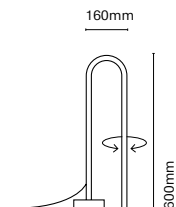

31110-
Bow Table lamp

	Colour	CRI/Temp.	Led	Dimming
31115-	1 Black	G 827	3 2880lm / 22W	I Dimmer included

	Colour	CRI/Temp.	Led	Dimming
31110-	1 Black	G 827	1 1120lm / 10W	I Dimmer included