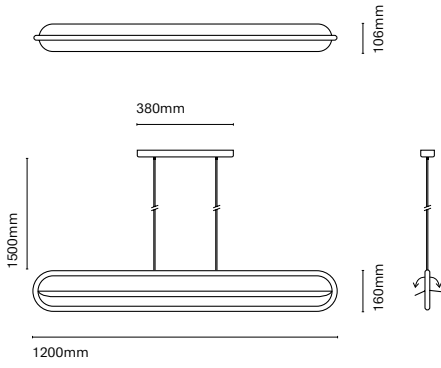

31125-
Bow Suspended H1200