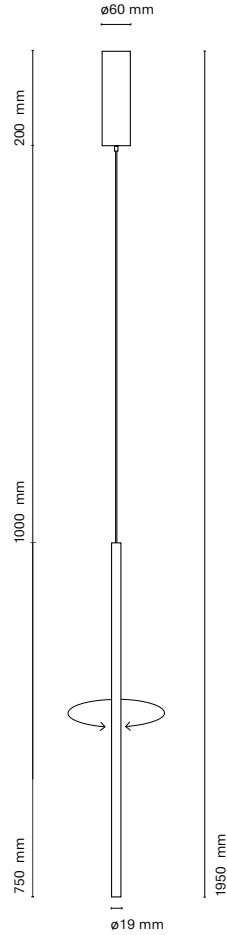

31157-
Line Suspended 762mm

	Colour	CRI/Temp.	Led	Dimming
31155-	0 White	H 927	1 1440lm / 9,6W	On-Off
	1 Black	E 930		
	7* Satin Nickel	F 940		
	D* Gold			

* Black canopy

	Colour	CRI/Temp.	Led	Dimming
31157-	0 White	H 927	1 2016lm / 13,5W	On-Off
	1 Black	E 930		
	7* Satin Nickel	F 940		
	D* Gold			

* Black canopy