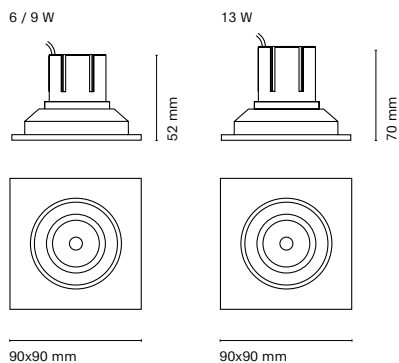

00241-
Inox S 90x90 mm Adjustable