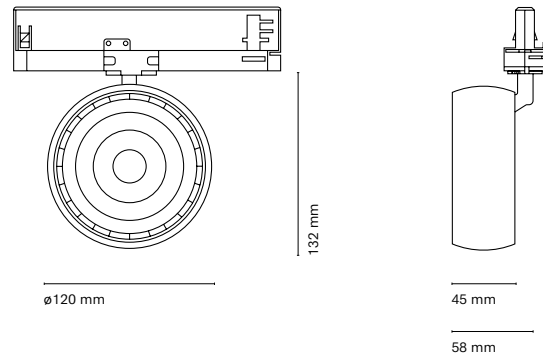

06101-

06103-

06102-

	Colour	CRI/Temp.	Angle	Led	Dimming
06101-	0 White	C 830	1 15°	2 1500lm/12,5W	On-Off
	1 Black	N 840	3 36°		D Dali
		H 927			B Bluetooth
		E 930			
		F 940			
		W 935			

	Colour	CRI/Temp.	Angle	Led	Dimming
06102-	0 White	C 830	1 15°	2 1500lm/12,5W	On-Off
	1 Black	N 840	3 36°	3 2000lm/18W	D Dali
		H 927			B Bluetooth
		E 930			
		F 940			
		W 935			

	Colour	CRI/Temp.	Angle	Led	Dimming
06103-	0 White	C 830	1 15°	3 2000lm/18W	On-Off
	1 Black	N 840	3 36°	4 3000lm/26W	D Dali
		H 927			B Bluetooth
		E 930			
		F 940			
		W 935