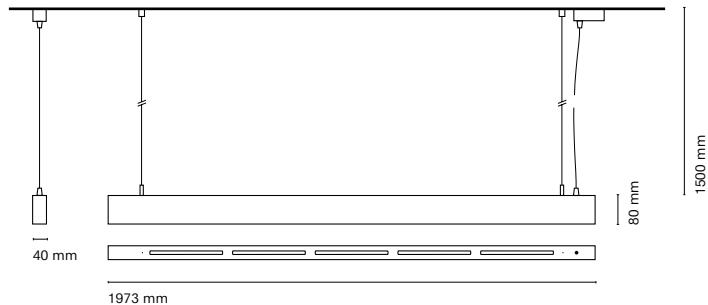

16307–
Infinity Up&Down Opal 1973mm

16317–
Infinity Up&Down Microprismatic 1973mm